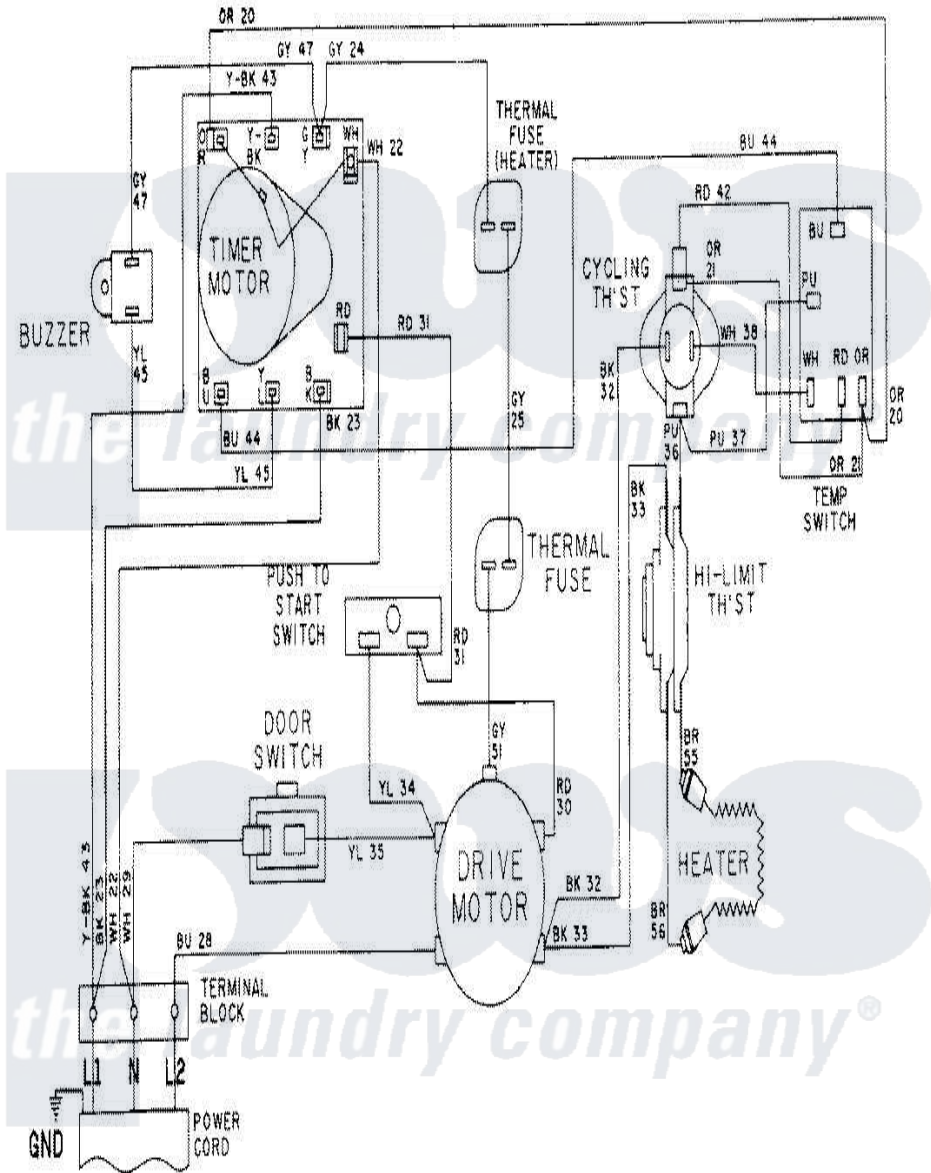

Maytag LDE8404ADL 09 - WIRING INFORMATION-LDE8404ADx

Maytag Residential Maytag LDE8404ADL Dryer Parts Parts Diagram 09 - WIRING INFORMATION-LDE8404ADx
 Click on the part number to view part

Item	Original Part Number	Replaced By	Status	Part Description
NI	15001632		Not Available	WIRING INFORMATION
"	15001613		Not Available	WIRING INFORMATION
"	15001030		Not Available	WIRING INFORMATION