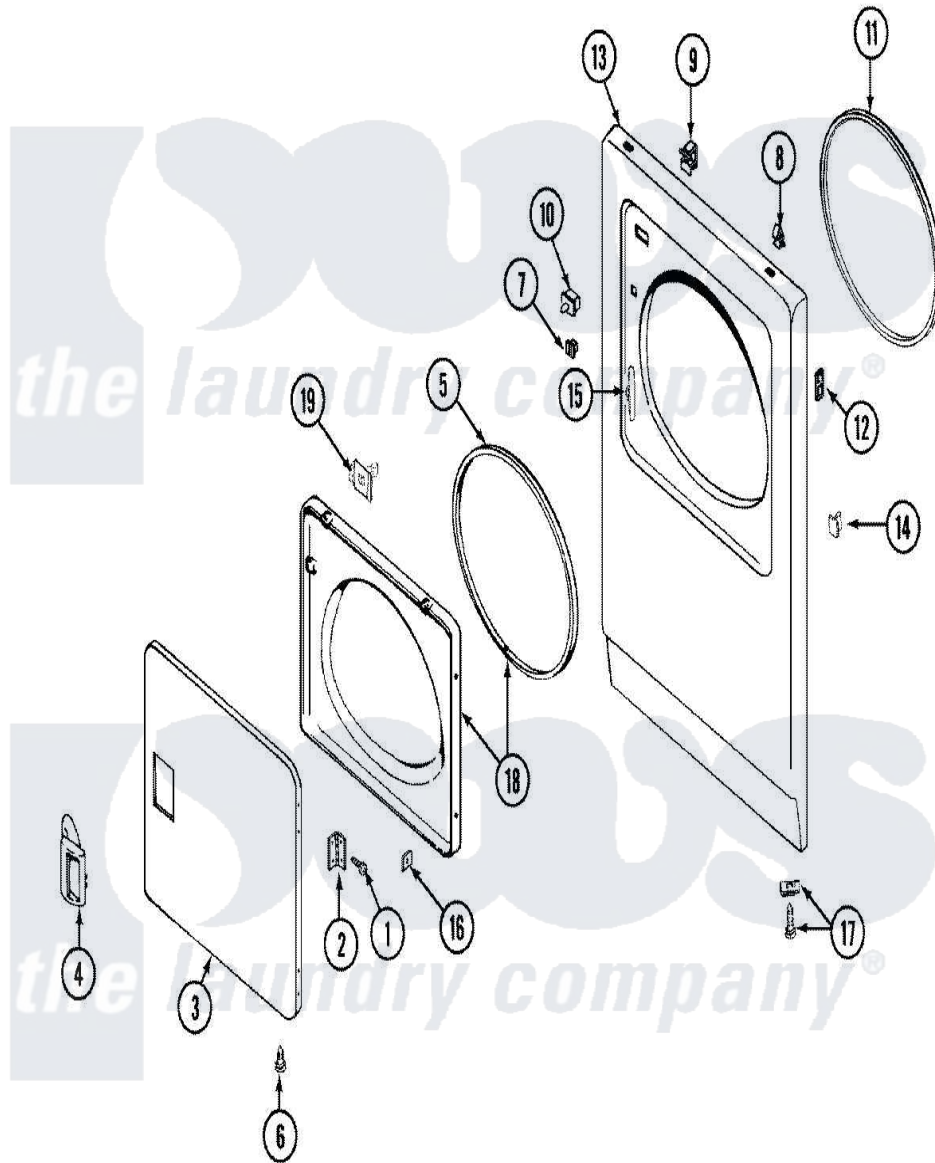

# Maytag LDE8404ADM 04 - DOOR (LDE8404ACM & LDE8404ADM)

Maytag Residential Maytag LDE8404ADM Dryer Parts Parts Diagram 04 - DOOR (LDE8404ACM & LDE8404ADM)  
 Click on the part number to view part

Item	Original Part Number	Replaced By	Status	Part Description
1	<a href="#">Y314062</a>			Screw, Door Hinge And Panel
2	<a href="#">33001230</a>			Hinge, Door
3	33001257	<a href="#">33001240</a>		Door
4	33001254	<a href="#">37001047</a>		Handle, Door
5	<a href="#">33001131</a>			Seal, Door
6	33001168		Not Available	PLUG, SIGHT HOLE (ALM)
7	Y304578	<a href="#">LA-1003</a>		Door Catch Kit
8	212982	<a href="#">22001650</a>		Fastener, Spring
9	<a href="#">Y310376</a>			Clip, Door Switch Harness
10	Y305753	<a href="#">W10169313</a>		Switch-Dor
"	33001509	<a href="#">W10169313</a>		Switch-Dor
11	<a href="#">314937</a>			Seal, Front Panel
12	33001173		Not Available	NUT, SPEED
"	33001172		Not Available	SCREW, PLASTIC
13	33001258	<a href="#">33001242</a>		Panel, Front
14	33001174	<a href="#">LA-1003</a>		Door Catch Kit

15	<a href="#">33001176</a>		Cover, Hinge Hole
16	<a href="#">Y313910</a>		Clip, Door Liner To Outer Panel
17	<a href="#">204439</a>		Screw And Fstner Assembly
18	33001243	Not Available	PANEL, INNER DOOR (W/SEAL)
19	<a href="#">33001305</a>		Strike, Door