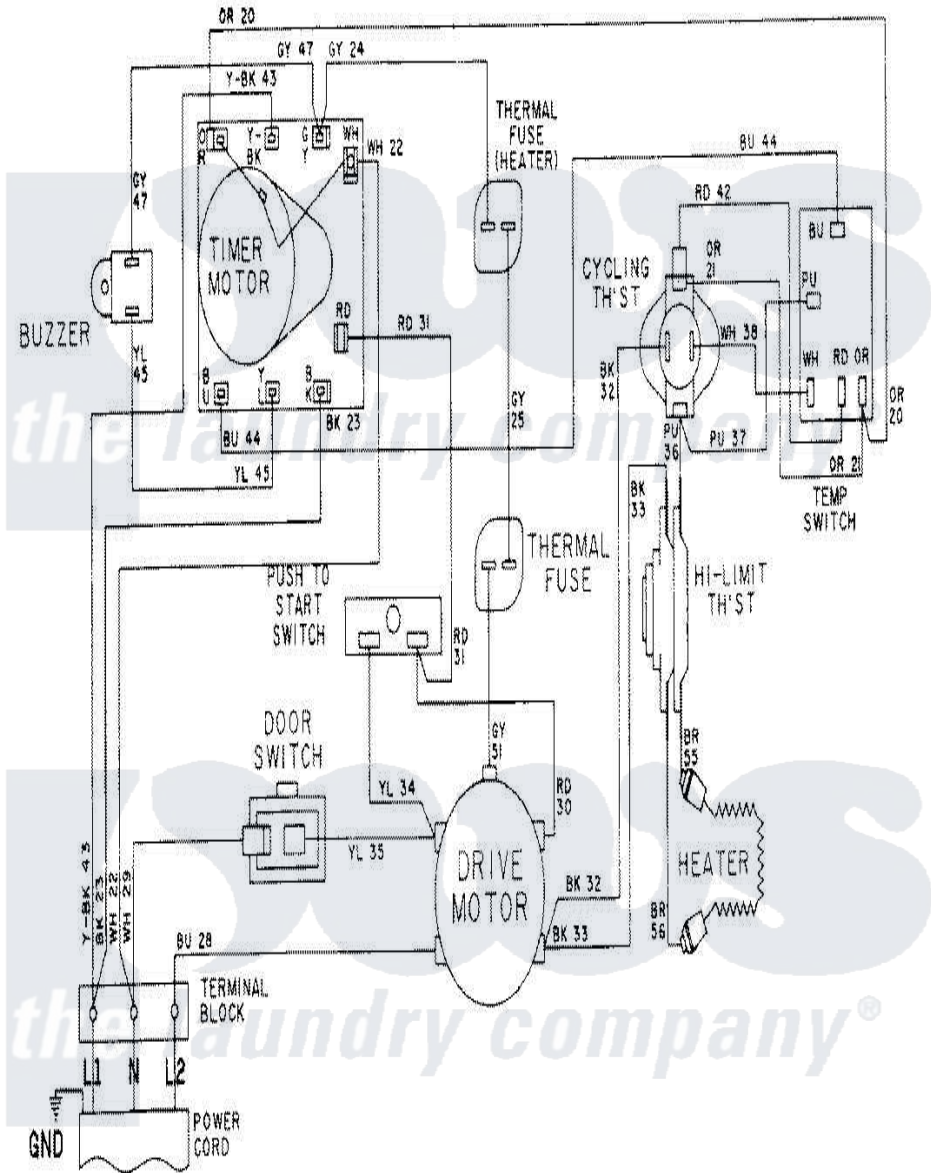

Maytag LDE8404ADM 08 - WIRING INFORMATION-LDE8404ADx

Maytag Residential Maytag LDE8404ADM Dryer Parts Parts Diagram 08 - WIRING INFORMATION-LDE8404ADx
 Click on the part number to view part

Item	Original Part Number	Replaced By	Status	Part Description
NI	15001632		Not Available	WIRING INFORMATION
"	15001613		Not Available	WIRING INFORMATION
"	15001030		Not Available	WIRING INFORMATION