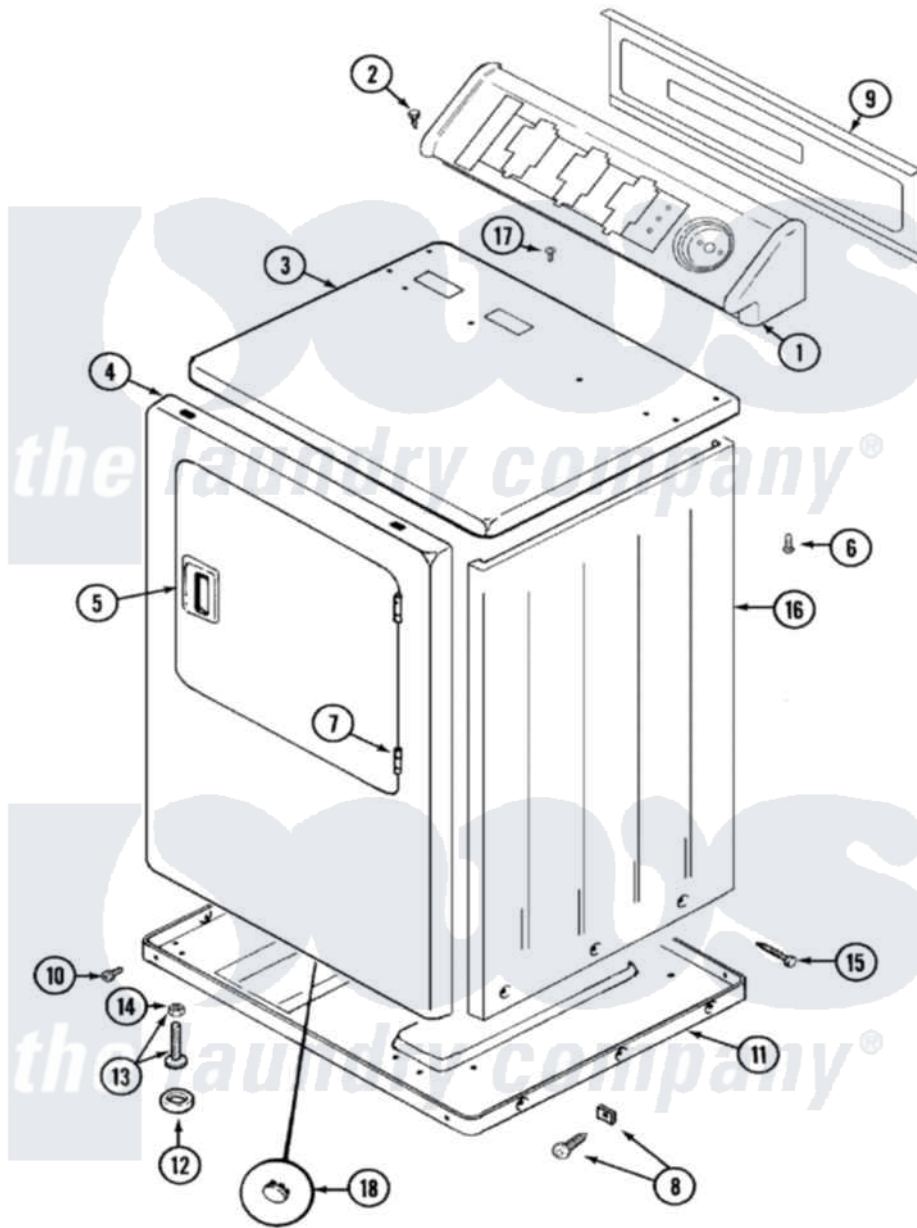

Maytag LDE8406ACE 01 - CABINET-FRONT

Maytag Residential Maytag LDE8406ACE Dryer Parts Parts Diagram 01 - CABINET-FRONT
 Click on the part number to view part

Item	Original Part Number	Replaced By	Status	Part Description
1	33001612		Not Available	CONSOLE (WHT)
2	216423	3370225		Screw
3	33001608			Cover, Top
4	33001610			Panel, Front
"	33001486	98008544		Screw
5	33001241			Handle, Door
6	214354			Screw, Top Cover To Cabnt.
7	33001230			Hinge, Door
8	12001341			Screw And Fastener Kit
9	33001625		Not Available	PANEL, BACK----NA
10	Y313561			Screw----NA
"	Y310632	1163839		Screw
11	Y303361		Not Available	BASE ASSY. (UPPER & LOWER)
12	Y314137			Foot, Rubber
13	Y305086			Adjustable Leg And Nut
14	Y052740	62739		Nut, Lock

15	213007		Xfor Cabinet See Cabinet, Back
16	33001159	33001327	Cabinet
17	210186	3370225	Screw
18	33001614	Not Available	PLUG, FRONT PANEL (WHT)