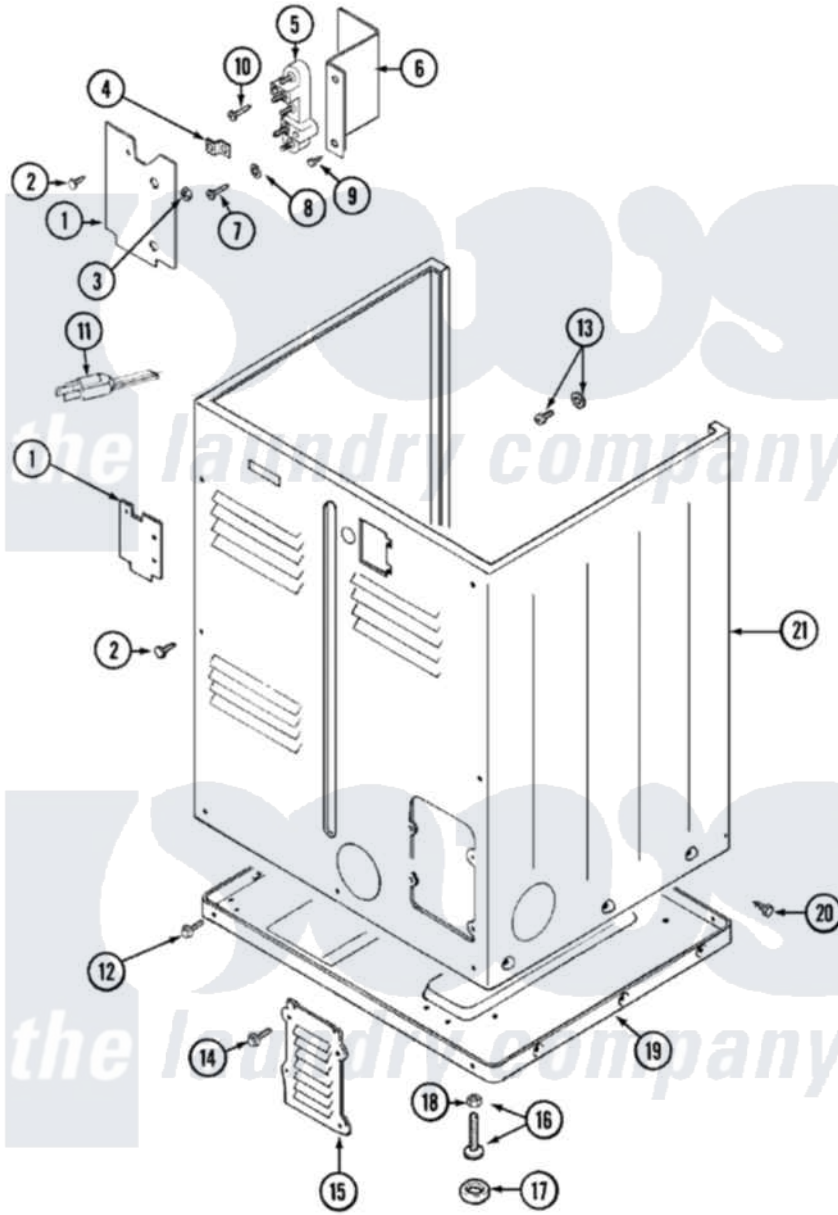

Maytag LDE8406ACE 02 - CABINET-REAR

Maytag [Residential Maytag LDE8406ACE Dryer Parts](#) Parts Diagram 02 - CABINET-REAR
 Click on the part number to view part

Item	Original Part Number	Replaced By	Status	Part Description
1	Y312905		Not Available	COVER, TERMINAL
2	Y313561			Screw----NA
3	311484	112432		Nut
4	Y312184			Strap, Grounding
5	33001244			Block, Terminal
6	Y312904			Bracket, Terminal Block
7	Y312209	W10001200		Screw
8	Y311270			Washer, Terminal Block
9	Y310632	1163839		Screw
10	33001245			Screw----NA
12	Y313561			Screw----NA
"	Y310632	1163839		Screw
13	303846	22003781		Screw, Ground Strap
14	216423	3370225		Screw
15	Y312951		Not Available	ACCESS COVER, BACK
16	Y305086			Adjustable Leg And Nut

17	Y314137		Foot, Rubber
18	Y052740	62739	Nut, Lock
19	Y303361		Not Available
20	213007		BASE ASSY. (UPPER & LOWER) Xfor Cabinet See Cabinet, Back
21	33001159	33001327	Cabinet