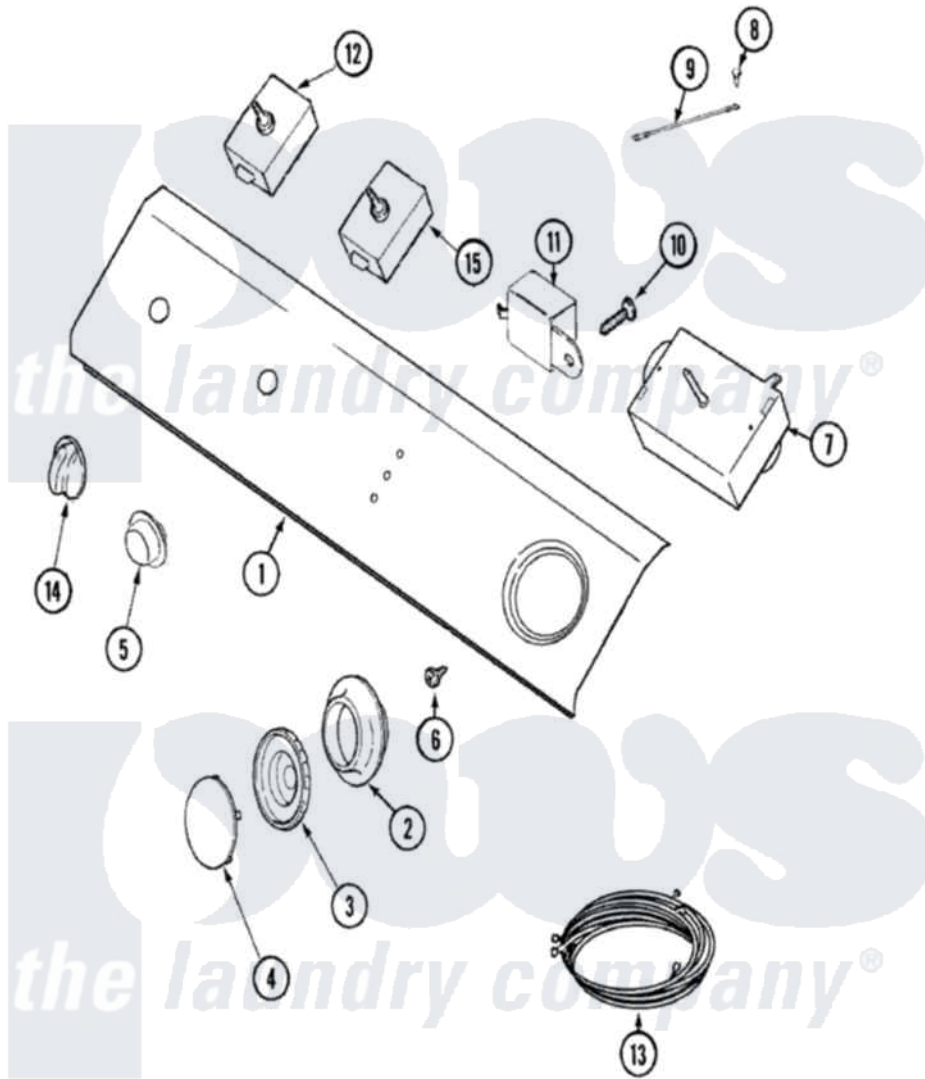

# Maytag LDE8406ACE 03 - CONTROL PANEL

Maytag Residential Maytag LDE8406ACE Dryer Parts Parts Diagram 03 - CONTROL PANEL  
 Click on the part number to view part

Item	Original Part Number	Replaced By	Status	Part Description
1	33001588		Not Available	PANEL, CONTROL (WHT)
"	22001662	<a href="#">8534058</a>		Screw
2	<a href="#">33001621</a>			Skirt, Timer Dial
3	<a href="#">22001659</a>			Timer Knob - Grey
4	<a href="#">22001664</a>			Timer Knob Insert/Cap
5	33001619	<a href="#">37001071</a>		Button, Push-To-Start
6	33001690	<a href="#">90767</a>		Screw, 8A X 3/8 HeX Washer Head Tapping
7	<a href="#">33001632</a>			Timer
8	210186	<a href="#">3370225</a>		Screw
9	<a href="#">22001654</a>			Wire, Ground
10	216423	<a href="#">3370225</a>		Screw
11	<a href="#">33001623</a>			Buzzer, Non-Adjustable
12	33001726	<a href="#">33001618</a>		Switch- PU
13	<a href="#">33001667</a>			Wire Harness, Main
14	<a href="#">22001663</a>			Knob, Selector Switch
15	<a href="#">33001640</a>			Switch, Temperature