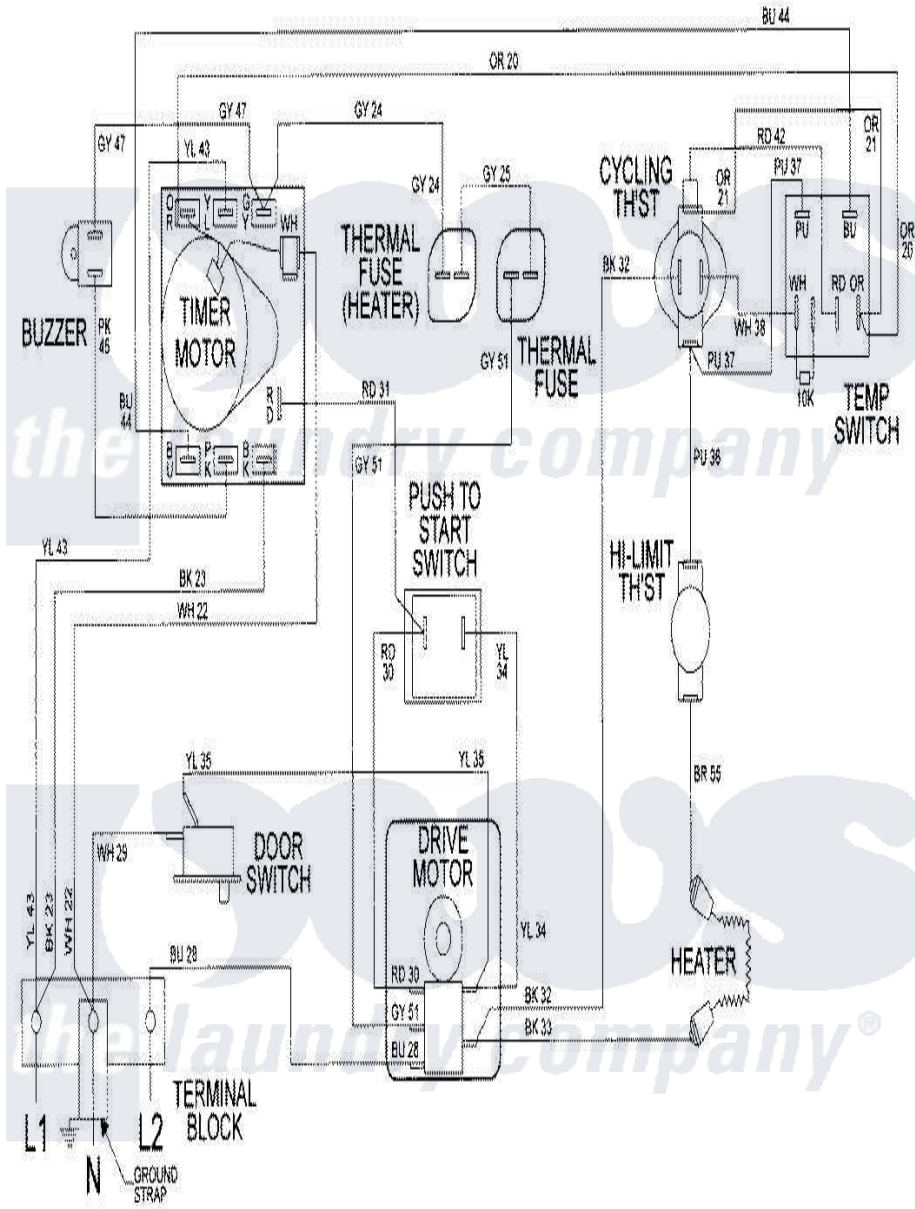

Maytag LDE8406ACE 09 - WIRING INFORMATION

Maytag Residential Maytag LDE8406ACE Dryer Parts Parts Diagram 09 - WIRING INFORMATION
 Click on the part number to view part

| Item | Original Part Number | Replaced By | Status | Part Description |
|------|----------------------|-------------|---------------|--------------------|
| NI | 15002034 | | Not Available | WIRING INFORMATION |