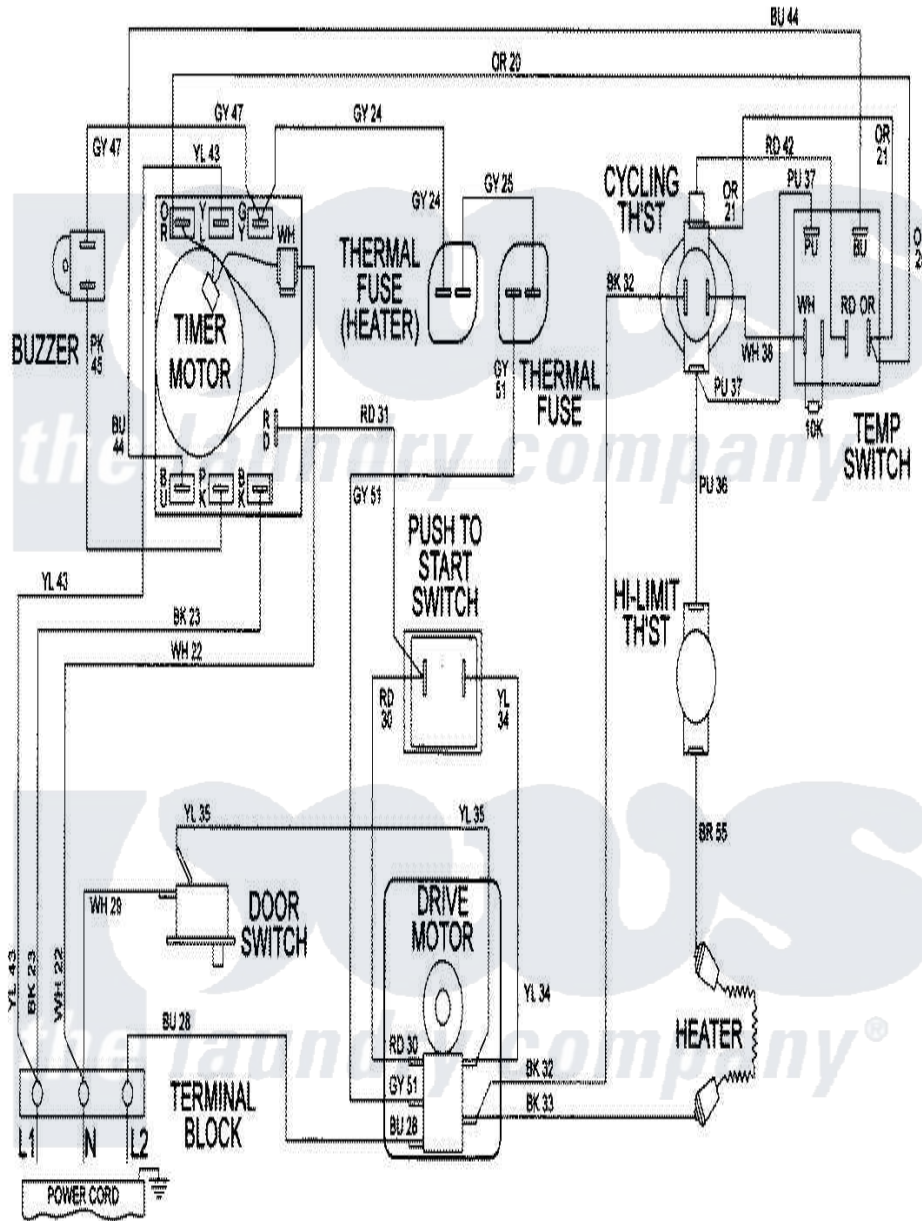

Maytag LDE8406ADE 09 - WIRING INFORMATION

Maytag [Residential Maytag LDE8406ADE Dryer Parts](#) Parts Diagram 09 - WIRING INFORMATION
 Click on the part number to view part

Item	Original Part Number	Replaced By	Status	Part Description
NI	15001946		Not Available	WIRING INFORMATION