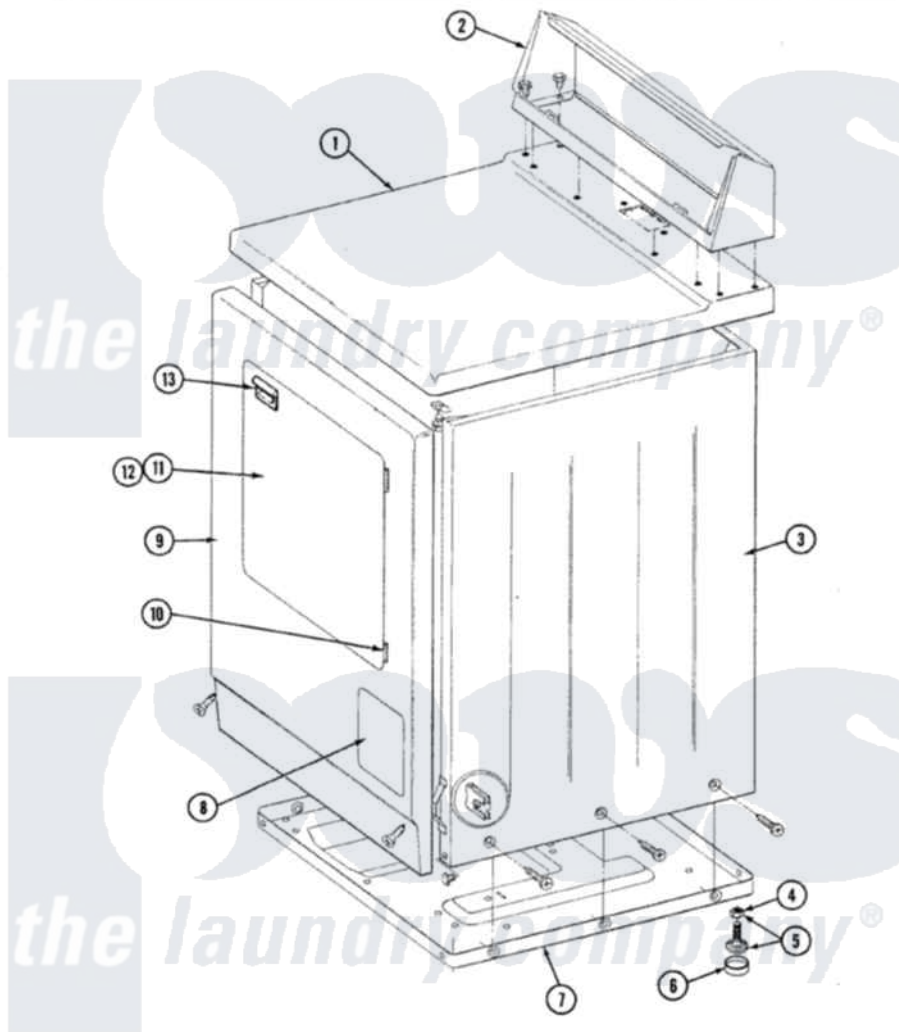

Maytag LDE8410 03 - FRONT VIEW

SECTION: FRONT VIEW
MODEL: DE-D6 MODELS

Issue Date: 6/90

56

Maytag [Residential Maytag LDE8410 Dryer Parts](#) Parts Diagram 03 - FRONT VIEW
Click on the part number to view part

Item	Original Part Number	Replaced By	Status	Part Description
1	307104L			Top Cover Assembly
"	204445			Screw And Fastener Assembly
2	Y313559			Screw
"	305193L			Console
3	307124L		Not Available	CABINET ASSY ALMOND
"	Y310632	1163839		Screw
4	Y052740	62739		Nut, Lock
5	Y305086			Adjustable Leg And Nut
6	Y314137			Foot, Rubber
7	Y303361		Not Available	BASE ASSY. (UPPER & LOWER)
9	308000L			Front Panel Assembly
10	307099	33001230		Hinge, Door
11	307111L	308061L		Door Assembly---NA
12	314966L		Not Available	DOOR PANEL ALMOND
13	314972			Handle Door ALM