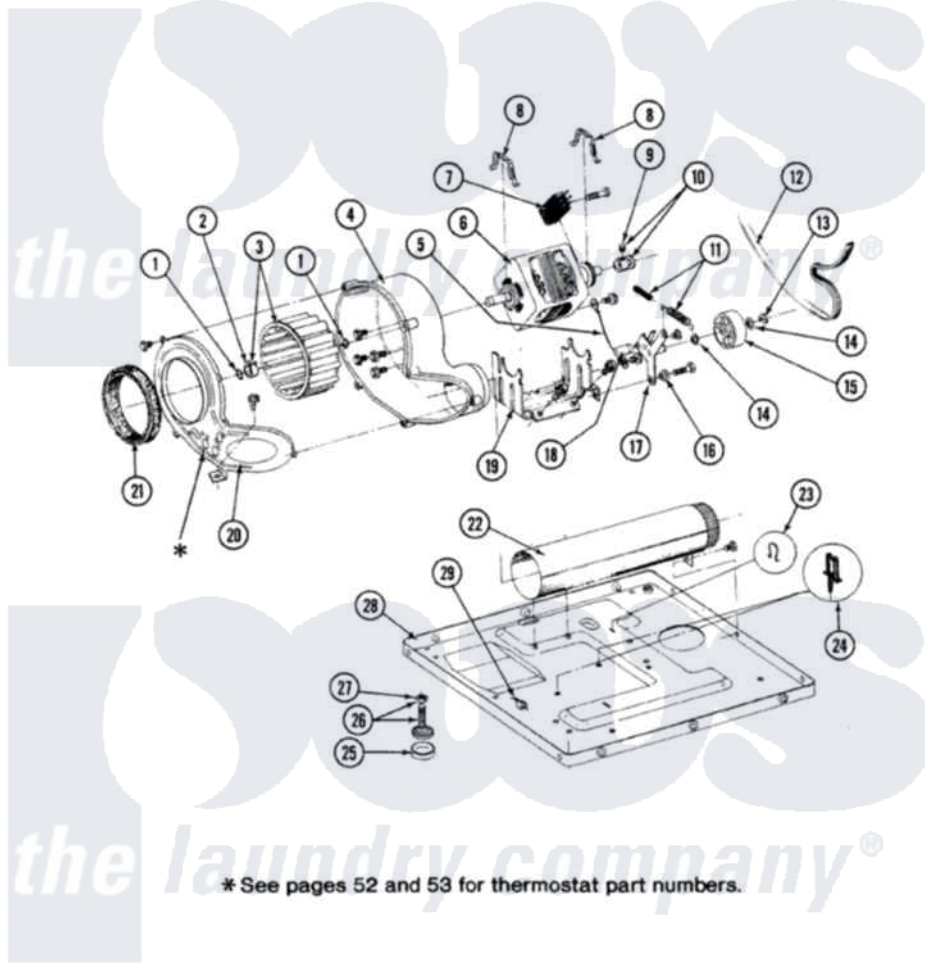

Maytag LDE8410 08 - MOTOR, BLOWER, BASE FRAME & THERMOSTATS

SECTION: MOTOR, BLOWER, BASE FRAME & THERMOSTATS
 MODEL: DG-DE MODELS

Issue Date: 6/90

50

Maytag [Residential Maytag LDE8410 Dryer Parts](#) Parts Diagram 08 - MOTOR, BLOWER, BASE FRAME & THERMOSTATS

[Click on the part number to view part](#)

Item	Original Part Number	Replaced By	Status	Part Description
1	410233	9703438		Ring-Retrnr
2	312967			Clamp, Blower Housing
3	Y303836			Blower Wheel Assembly And Clamp
4	Y310632	1163839		Screw
"	Y312893			Housing, Blower
5	901220			Ground Wire
"	211294	90767		Screw, 8A X 3/8 HeX Washer Head Tapping
"	910343	488234		Screw 8-32 X 1/4
6	Y303358	W10410999		Motor-Drve
7	306207		Not Available	(PROD. No.303358-8 & No.303358-9)
"	Y303877		Not Available	SWITCH, MOTOR EXTERNAL START No.303358-2, No.303358-4, 303358-7
"	Y303879			Switch, Motor External Start
8	Y015825			Clip, Motor To Motor Support

9	Y053241		Set Screw, Motor Pulley
10	Y305185	6-3051850	Pulley- MO
11	Y303945		IDLER SPRING ASSY. W/PLUG
12	Y312959		Poly "V" Belt For Tumbler
13	312958	354987	Ring, Retaining
14	Y312527		Washer, Idler Shaft
15	Y303705	6-3037050	Pulley- ID
16	Y312894	315772	Sleeve, Idler Arm
17	Y014874		Screw, Idler Arm And Sleeve
"	Y303363	6-3033630	Idler Arm
"	Y312961	W10116751	Screw
18	Y313582	W10116756	Spacer
19	Y313561		Screw---NA
"	312897	Not Available	SUPPORT, MOTOR
20	314846		Cover, Blower Housing
"	Y313561		Screw---NA
"	Y312961	W10116751	Screw
21	Y312901		Seal, Housing Cover
22	Y303442		EXHAUST DUCT ASSEMBLY
"	Y310632	1163839	Screw
23	410490		Spring, Retainer Wire Harness
24	Y313262	W10116752	Retainer-
25	Y314137		Foot, Rubber
26	Y305086		Adjustable Leg And Nut
27	Y052740	62739	Nut, Lock
28	Y303361	Not Available	BASE ASSY. (UPPER & LOWER)
29	Y310376		Clip, Door Switch Harness