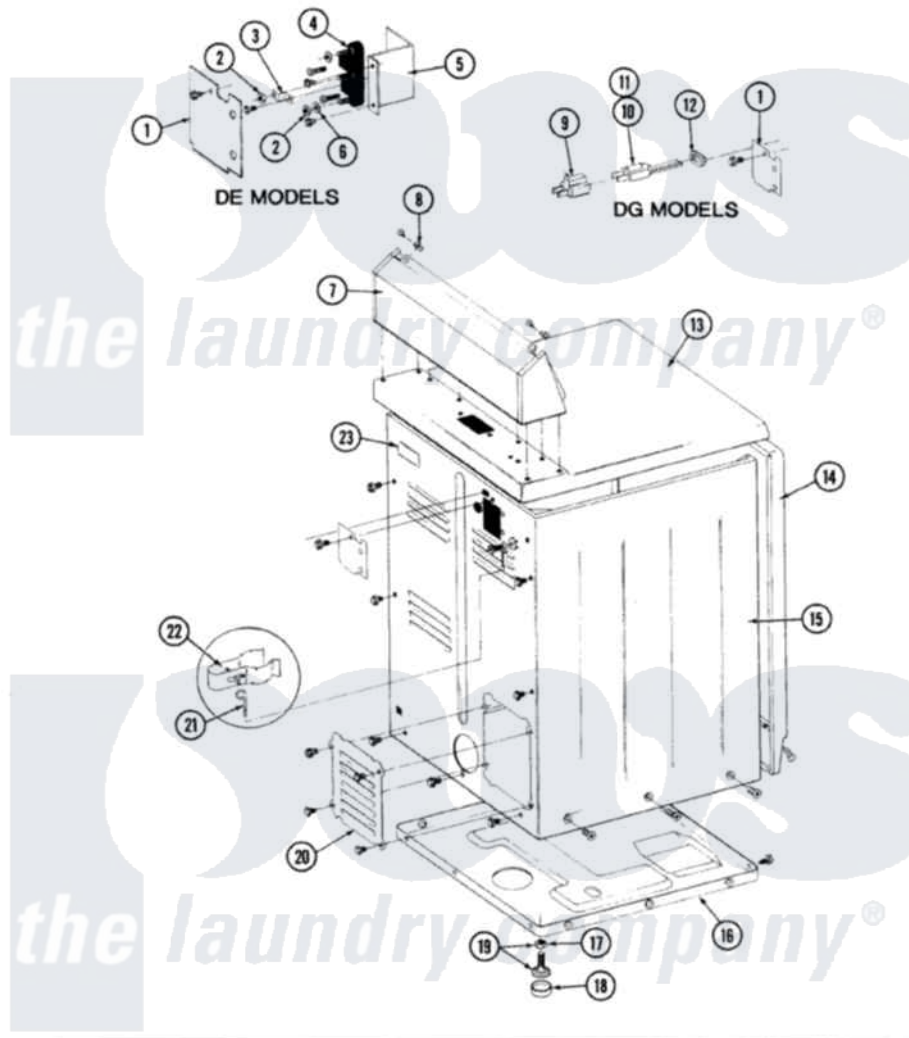

# Maytag LDE8410 09 - REAR VIEW

SECTION: REAR VIEW  
MODEL: DE-DG MODELS

Issue Date: 6/90

38

Maytag Residential Maytag LDE8410 Dryer Parts Parts Diagram 09 - REAR VIEW  
Click on the part number to view part

Item	Original Part Number	Replaced By	Status	Part Description
1	Y312905		Not Available	COVER, TERMINAL
"	<a href="#">Y313561</a>			Screw---NA
2	311484	<a href="#">112432</a>		Nut
3	Y311423	<a href="#">489483</a>		Screw 10-32 X 1/2
"	<a href="#">Y312184</a>			Strap, Grounding
4	Y312209	<a href="#">W10001200</a>		Screw
"	<a href="#">400008</a>			Block, Terminal
5	<a href="#">Y312904</a>			Bracket, Terminal Block
"	<a href="#">Y313561</a>			Screw---NA
"	Y310632	<a href="#">1163839</a>		Screw
6	<a href="#">Y311270</a>			Washer, Terminal Block
7	<a href="#">305193L</a>			Console
8	<a href="#">215075</a>			Fastener, Control Panel To Console
11	305168	<a href="#">33002916</a>		Power Cord, Canadian 240V
13	<a href="#">307104L</a>			Top Cover Assembly
14	<a href="#">308000L</a>			Front Panel Assembly

15	Y310632	<a href="#">1163839</a>	Screw
"	<a href="#">Y313561</a>		Screw---NA
"	307124L	Not Available	CABINET ASSY ALMOND
16	Y303361	Not Available	BASE ASSY. (UPPER & LOWER)
17	Y052740	<a href="#">62739</a>	Nut, Lock
18	<a href="#">Y314137</a>		Foot, Rubber
19	<a href="#">Y305086</a>		Adjustable Leg And Nut
20	Y312951	Not Available	ACCESS COVER, BACK
"	211294	<a href="#">90767</a>	Screw, 8A X 3/8 HeX Washer Head Tapping
"	<a href="#">Y313559</a>		Screw