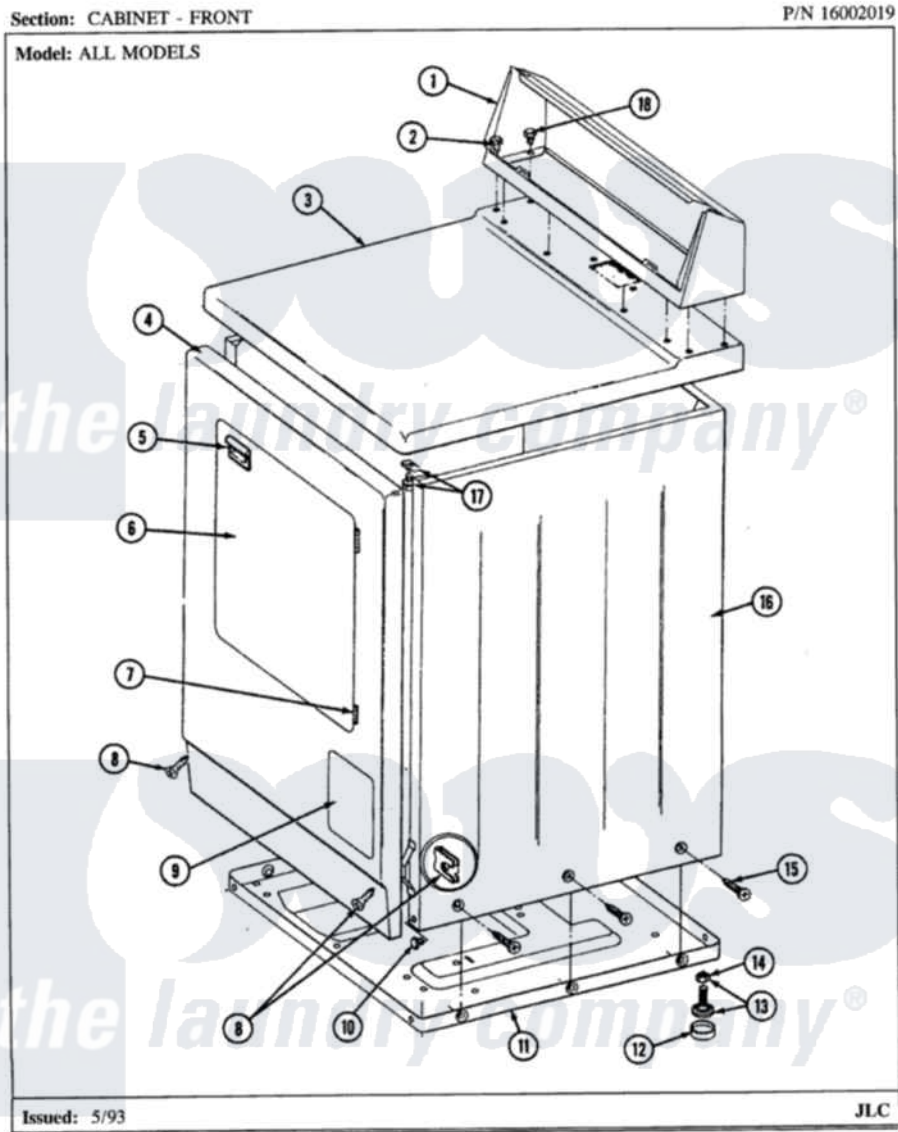

Maytag LDE8410ACE 01 - CABINET-FRONT

Maytag Residential Maytag LDE8410ACE Dryer Parts Parts Diagram 01 - CABINET-FRONT
 Click on the part number to view part

Item	Original Part Number	Replaced By	Status	Part Description
1	Y305193			Console
2	Y313559			Screw
3	307104			Top Cover Assembly
4	308000			Panel, Front
5	314946			Handle White
6	314966			Panel, Outer
"	Y307111		Not Available	DOOR ASSY. COMPLETE (WHT)
7	307099	33001230		Hinge, Door
8	204439			Screw And Fstner Assembly
10	Y310632	1163839		Screw
11	Y303361		Not Available	BASE ASSY. (UPPER & LOWER)
12	Y314137			Foot, Rubber
13	Y305086			Adjustable Leg And Nut
14	Y052740	62739		Nut, Lock
15	213007			Xfor Cabinet See Cabinet,

15	213007		Back
16	307124		Cabinet
17	204445		Screw And Fastener Assembly
18	211294	90767	Screw, 8A X 3/8 HeX Washer Head Tapping