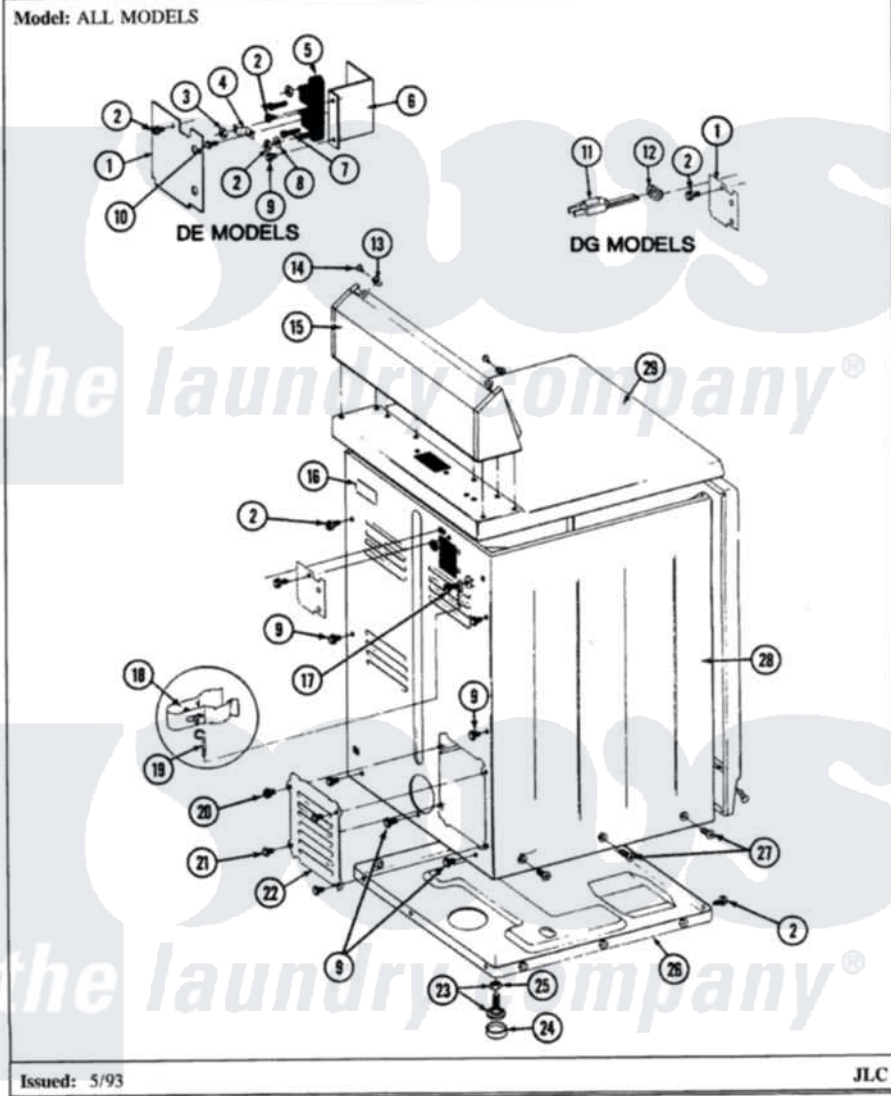

Maytag LDE8410ACE 02 - CABINET-REAR

Section: CABINET - REAR

P/N 16002019

Maytag [Residential Maytag LDE8410ACE Dryer Parts](#) Parts Diagram 02 - CABINET-REAR
 Click on the part number to view part

Item	Original Part Number	Replaced By	Status	Part Description
1	Y312905		Not Available	COVER, TERMINAL
2	Y313561			Screw----NA
3	311484	112432		Nut
4	Y312184			Strap, Grounding
5	400008			Block, Terminal
6	Y312904			Bracket, Terminal Block
7	Y312209	W10001200		Screw
8	Y311270			Washer, Terminal Block
9	Y310632	1163839		Screw
10	Y311423	489483		Screw 10-32 X 1/2
13	215075			Fastener, Control Panel To Console
14	210932			Screw, No.8 X 9/16 Ctsk Note: Screw, Inlet Duct
15	Y305193			Console
16	214519			LABEL, ELECTRICAL INSTR. PART NOT USED-GAS MODELS ONLY

17	303846	22003781	Screw, Ground Strap
20	Y313559		Screw
21	211294	90767	Screw, 8A X 3/8 HeX Washer Head Tapping
22	Y312951	Not Available	ACCESS COVER, BACK
23	Y305086		Adjustable Leg And Nut
24	Y314137		Foot, Rubber
25	Y052740	62739	Nut, Lock
26	Y303361	Not Available	BASE ASSY. (UPPER & LOWER)
27	213077	Not Available	CAP FOR TIMER KNOB
28	307124		Cabinet
29	307104		Top Cover Assembly