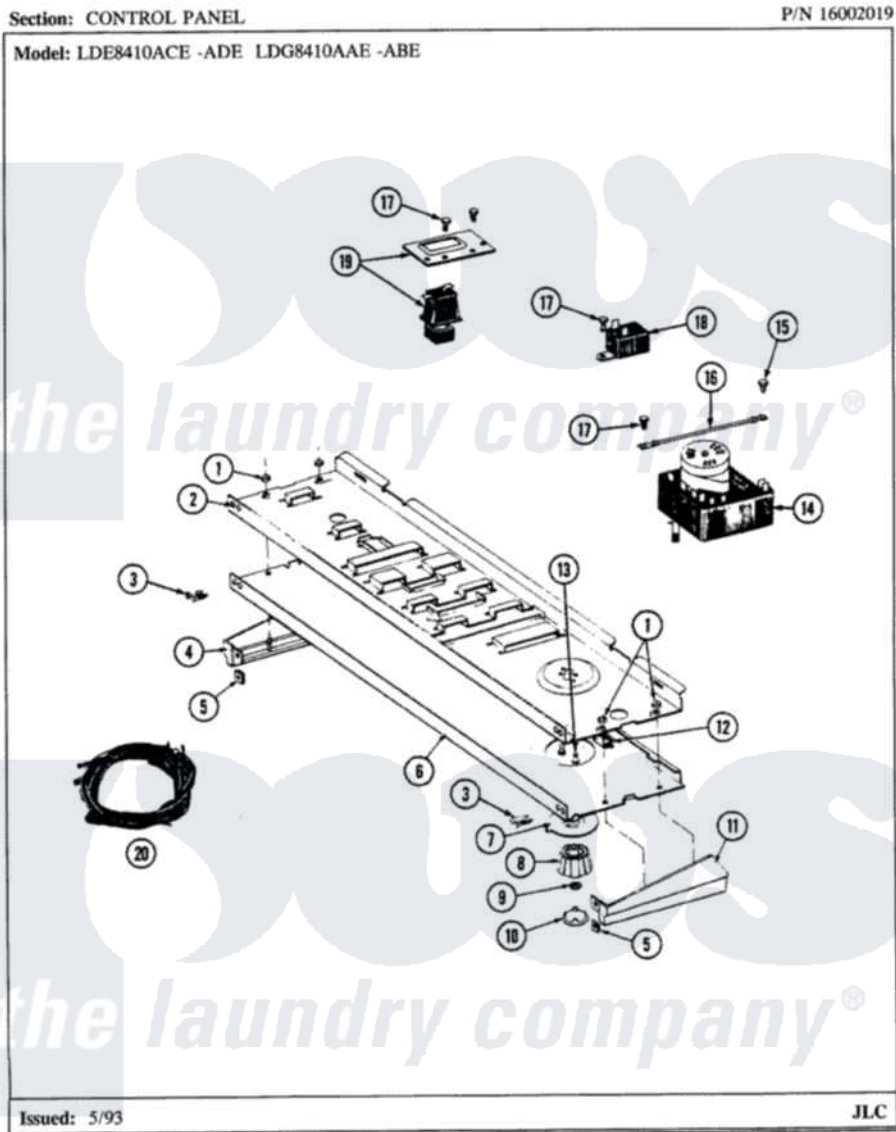

# Maytag LDE8410ACE 03 - CONTROL PANEL

Maytag Residential Maytag LDE8410ACE Dryer Parts Parts Diagram 03 - CONTROL PANEL  
 Click on the part number to view part

Item	Original Part Number	Replaced By	Status	Part Description
1	<a href="#">214872</a>			Palnut, End Cap Note: Nut, Lamp Holder
2	<a href="#">314184</a>			Back Up Plate
3	<a href="#">210932</a>			Screw, No.8 X 9/16 Ctsk Note: Screw, Inlet Duct
4	308469		Not Available	END CAP L.H.
5	<a href="#">214894</a>			Fastener, End Cap
6	308647		Not Available	CONTROL PANEL
7	315438		Not Available	SKIRT, TIMER DIAL
8	315422	<a href="#">33001255</a>		Knob, Timer
9	<a href="#">312273</a>			Nut, Control Knob
10	216057		Not Available	CAP, KNOB
11	<a href="#">Y308470</a>			End Cap RH
12	<a href="#">214897</a>			Pad, Control Panel
13	315317	<a href="#">488234</a>		Screw 8-32 X 1/4
14	<a href="#">Y308254</a>			Timer
15	211204	<a href="#">00767</a>		Screw, 8A X 3/8 HeX Washer

15	211294	<a href="#">30707</a>	Head Tapping
16	<a href="#">204807</a>		Ground Wire, Supp. Plte To Top Cover
17	211168	<a href="#">W10139210</a>	Screw, 8-18 X 5/16
18	305205	<a href="#">694419</a>	Mini-Buzzer
19	308468	<a href="#">307305</a>	Switch Push To Start
20	308335		Not Available WIRE HARNESS