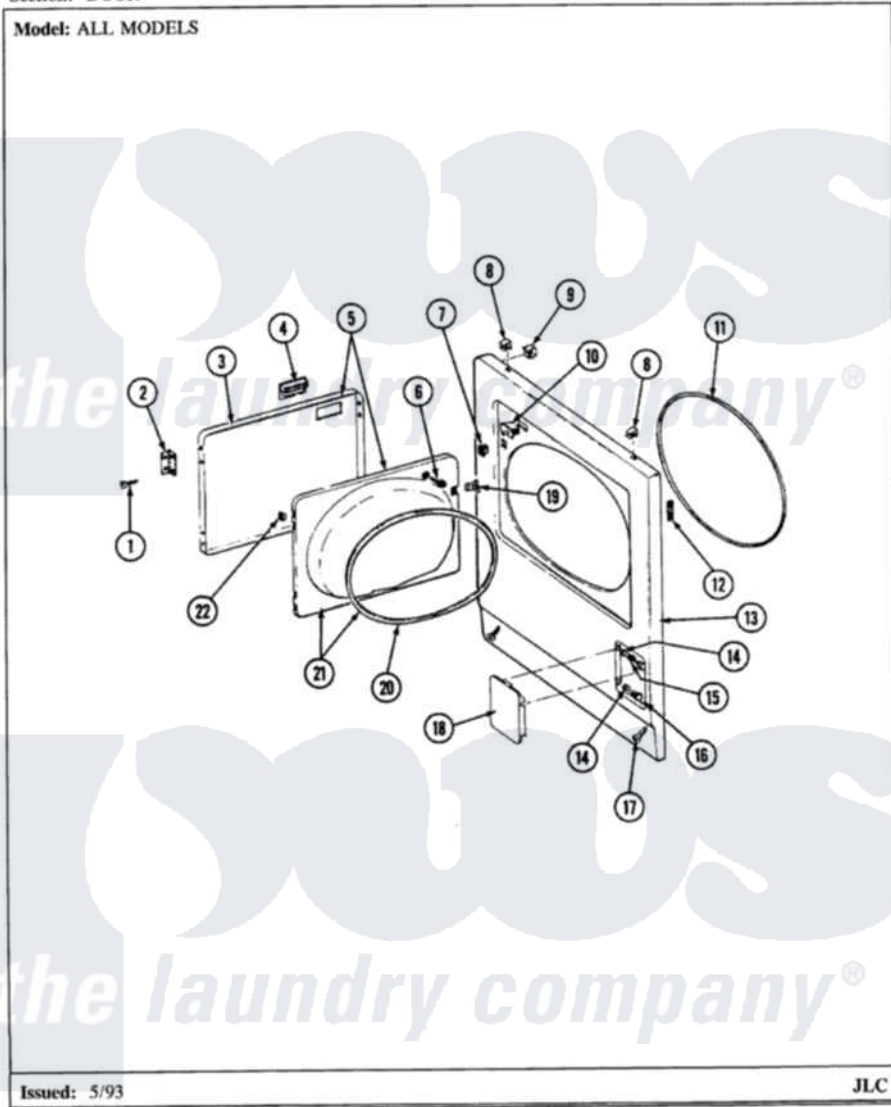

Maytag LDE8410ACE 04 - DOOR

Section: DOOR

P/N 16002019

Model: ALL MODELS

Issued: 5/93

JLC

Maytag [Residential Maytag LDE8410ACE Dryer Parts](#) Parts Diagram 04 - DOOR

[Click on the part number to view part](#)

Item	Original Part Number	Replaced By	Status	Part Description
1	Y314062			Screw, Door Hinge And Panel
2	307099	33001230		Hinge, Door
3	314966			Panel, Outer
4	314946			Handle White
5	Y307111		Not Available	DOOR ASSY. COMPLETE (WHT)
6	312960	489355		Screw, 8 X 1/2
7	306436			Door Latch Kit-W
8	212982	22001650		Fastener, Spring
9	Y310376			Clip, Door Switch Harness
10	Y305753	W10169313		Switch-Dor
11	314937			Seal, Front Panel
12	Y313907			Fastener, Twin
13	308000			Panel, Front
19	314936	33001305		Strike, Door
20	314935	33001192		Seal, Door
21	307098		Not Available	DOOR, INNER (W/SEAL)