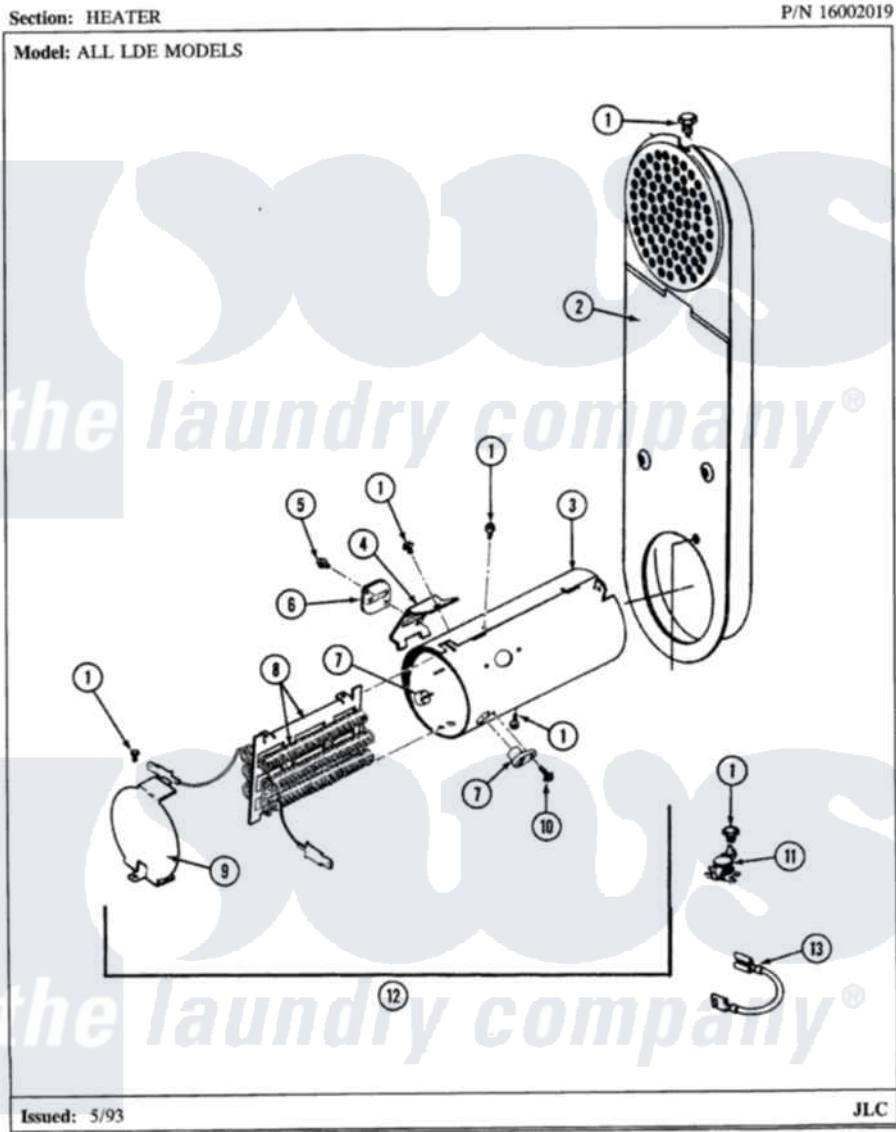

Maytag LDE8410ACE 05 - HEATER

Maytag Residential Maytag LDE8410ACE Dryer Parts Parts Diagram 05 - HEATER
 Click on the part number to view part

Item	Original Part Number	Replaced By	Status	Part Description
1	211294	90767		Screw, 8A X 3/8 HeX Washer Head Tapping
2	308503		Not Available	INLET DUCT ASSEMBLY
3	314995			Enclosure, Heater
4	315346			Bracket, Thermal Fuse
5	314848	W10116760		Screw
6	307473			Fuse, Thermal
7	314998			Insulator, Terminal
8	307184	Y308612		Heater Sub-Assembly
9	314999			Shield, Radiant
10	314554		Not Available	SCREW
11	303396			Thermostat, Hi-Limit
12	307178			Heater Assembly
13	Y307173			Wire, Jumper