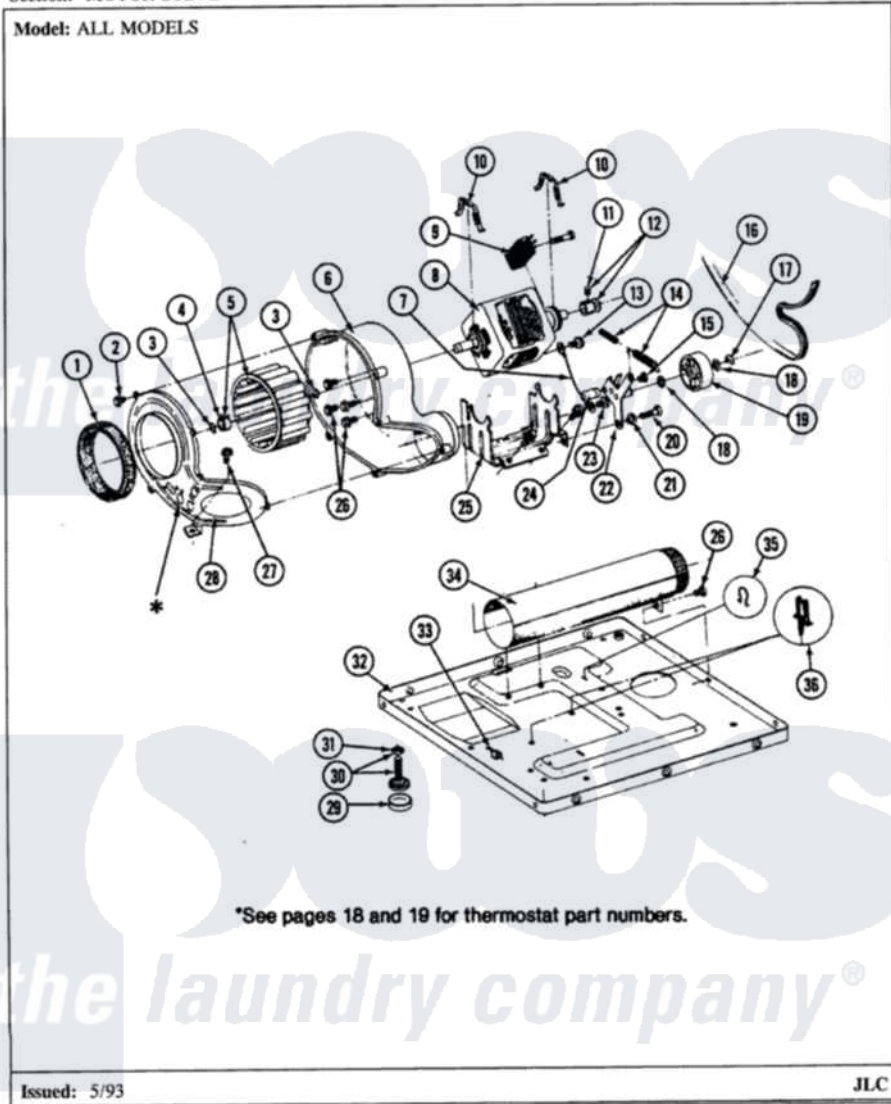

# Maytag LDE8410ACE 06 - MOTOR DRIVE

Section: MOTOR DRIVE

P/N 16002019

Model: ALL MODELS

Maytag [Residential Maytag LDE8410ACE Dryer Parts](#) Parts Diagram 06 - MOTOR DRIVE

[Click on the part number to view part](#)

Item	Original Part Number	Replaced By	Status	Part Description
1	<a href="#">Y312901</a>			Seal, Housing Cover
2	Y312961	<a href="#">W10116751</a>		Screw
3	410233	<a href="#">9703438</a>		Ring-Retrn
4	<a href="#">312967</a>			Clamp, Blower Housing
5	<a href="#">Y303836</a>			Blower Wheel Assembly And Clamp
6	<a href="#">Y312893</a>			Housing, Blower
7	<a href="#">901220</a>			Ground Wire
8	Y303358	<a href="#">W10410999</a>		Motor-Drive
9	306207		Not Available	(PROD. No.303358-8 & No.303358-9)
"	Y303877		Not Available	SWITCH, MOTOR EXTERNAL START No.303358-2, No.303358-4, 303358-7
"	<a href="#">Y303879</a>			Switch, Motor External Start
10	<a href="#">Y015825</a>			Clip, Motor To Motor Support
11	<a href="#">Y053241</a>			Set Screw, Motor Pulley
12	Y305185	<a href="#">6-3051850</a>		Pulley- MO