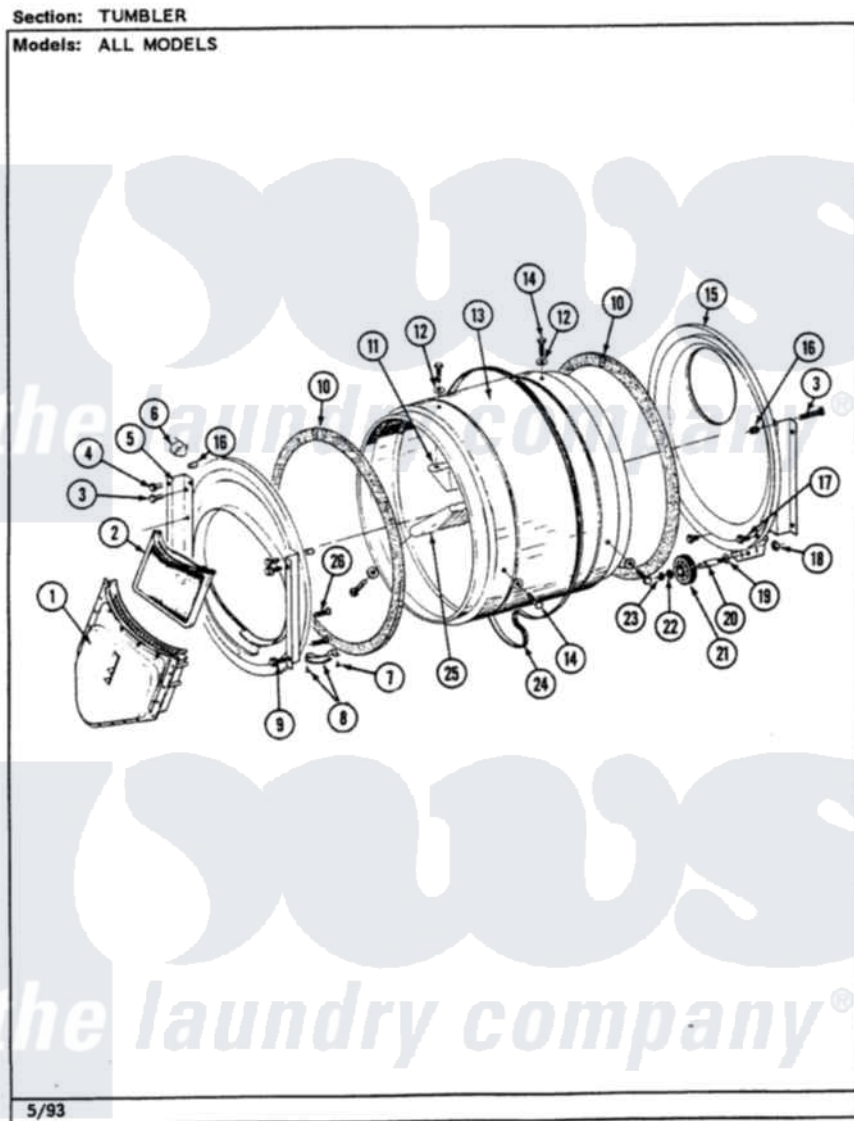

Maytag LDE8410ACE 08 - TUMBLER

Maytag [Residential Maytag LDE8410ACE Dryer Parts](#) Parts Diagram 08 - TUMBLER

[Click on the part number to view part](#)

Item	Original Part Number	Replaced By	Status	Part Description
1	Y307112	33001016		Outlet Duct Assembly
2	Y307107	33002970		Lint Filte
3	313764		Not Available	SCREW
4	Y313561			Screw----NA
5	307109	33001179		Front, Tumbler
6	Y310376			Clip, Door Switch Harness
7	210720			Rivet, Bearing To Tumbler Frmt
8	306508			Tumbler Bearing Kit ----W
9	Y310632	1163839		Screw
10	314820			Seal, Tumbler
11	314803	33001012		Baffle
12	314158			Washer, Baffle To Tumbler
13	314802		Not Available	TUMBLER W/OUT BAFFLES
"	306663		Not Available	TUMBLER W/BAFFLES
14	Y310759			Screw, Tumbler Baffles
15	Y308544	33001178		Back, Tumbler

16	313915	31-3915	Tech Sheet
17	211294	90767	Screw, 8A X 3/8 HeX Washer Head Tapping
18	312538	33001443	Nut, Hex
19	Y313347	312535	Washer, Vault Mounting Brk.
20	Y312948	6-3129480	Shaft- Tumbler
21	Y303373	12001541	Drum Roller/Washer Assembly--W
22	312535		Washer, Vault Mounting Brk.
23	410233	9703438	Ring-Retrn
24	Y312959		Poly "V" Belt For Tumbler
25	314804	33001004	Baffle, Tall
26	Y314110	33002917	Screw, No.10-16