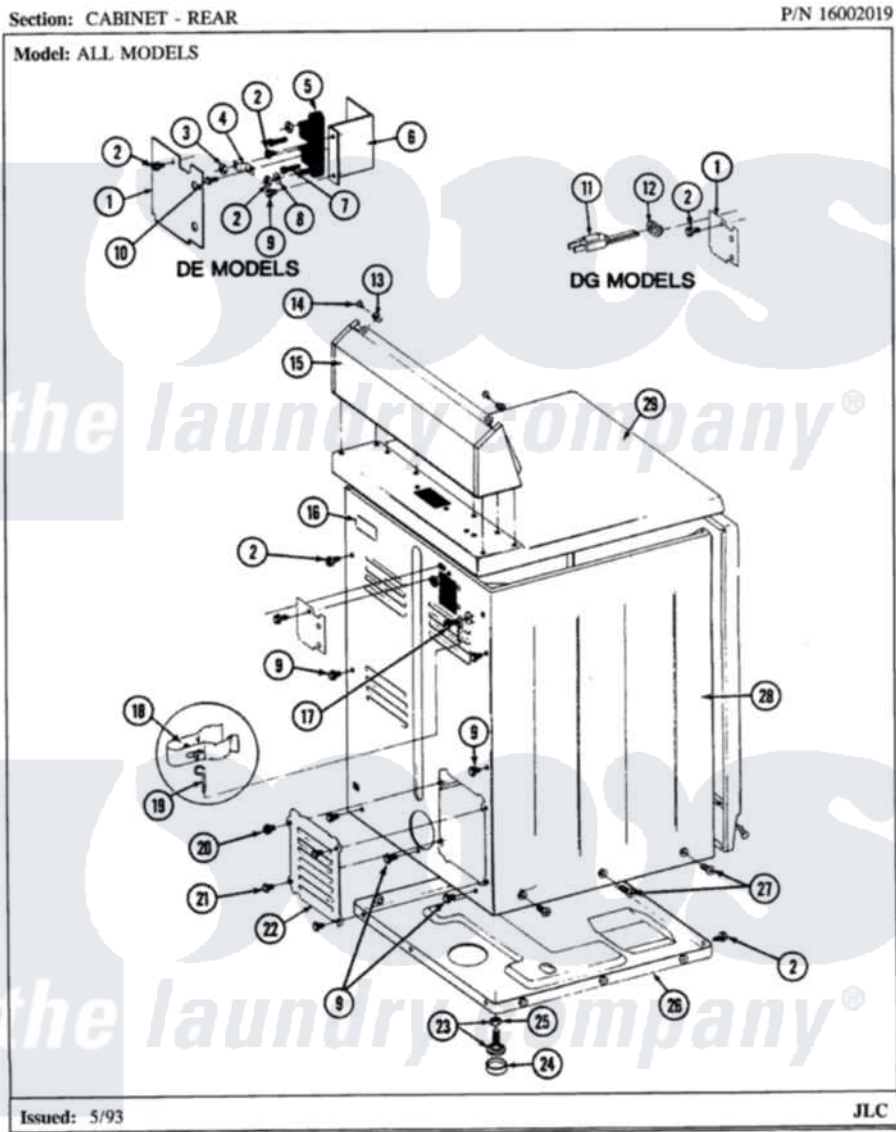

Maytag LDE8410ACW 02 - CABINET-REAR

Maytag [Residential Maytag LDE8410ACW Dryer Parts](#) Parts Diagram 02 - CABINET-REAR
 Click on the part number to view part

Item	Original Part Number	Replaced By	Status	Part Description
1	Y312905		Not Available	COVER, TERMINAL
13	215075			Fastener, Control Panel To Console
14	210932			Screw, No.8 X 9/16 Ctsk Note: Screw, Inlet Duct
15	Y305193			Console
16	214519			LABEL, ELECTRICAL INSTR. PART NOT USED-GAS MODELS ONLY
17	303846	22003781		Screw, Ground Strap
20	Y313559			Screw
21	211294	90767		Screw, 8A X 3/8 HeX Washer Head Tapping
22	Y312951		Not Available	ACCESS COVER, BACK
23	Y305086			Adjustable Leg And Nut
24	Y314137			Foot, Rubber
25	Y052740	62739		Nut, Lock
26	Y303361		Not Available	BASE ASSY. (UPPER & LOWER)

27 213077

Not Available

CAP FOR TIMER KNOB

28 [307124](#)

Cabinet

29 [307104](#)

Top Cover Assembly