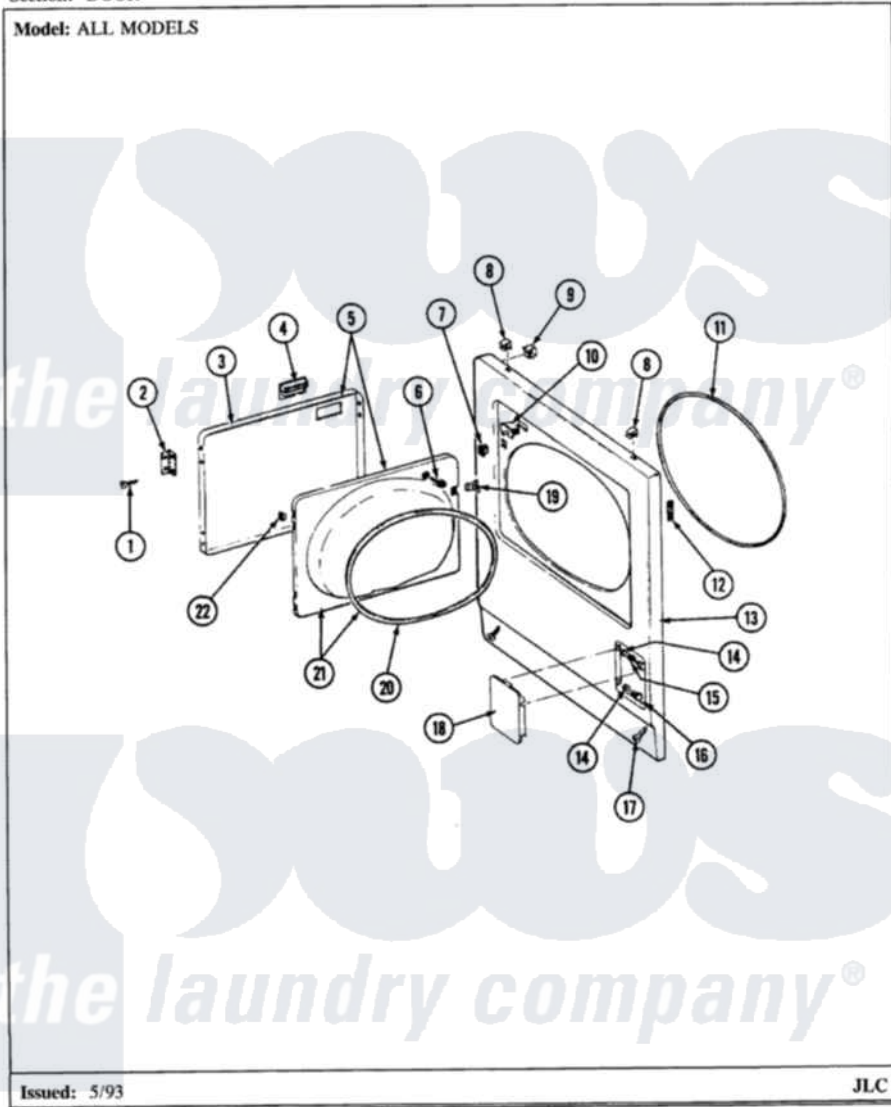

Maytag LDE8410ACW 06 - DOOR

Section: DOOR

P/N 16002019

Model: ALL MODELS

Issued: 5/93

JLC

Maytag [Residential Maytag LDE8410ACW Dryer Parts](#) Parts Diagram 06 - DOOR

[Click on the part number to view part](#)

Item	Original Part Number	Replaced By	Status	Part Description
1	Y314062			Screw, Door Hinge And Panel
2	307099	33001230		Hinge, Door
3	314966			Panel, Outer
4	314946			Handle White
5	Y307111		Not Available	DOOR ASSY. COMPLETE (WHT)
6	312960	489355		Screw, 8 X 1/2
7	306436			Door Latch Kit-W
8	212982	22001650		Fastener, Spring
9	Y310376			Clip, Door Switch Harness
10	Y305753	W10169313		Switch-Dor
11	314937			Seal, Front Panel
12	Y313907			Fastener, Twin
19	314936	33001305		Strike, Door
20	314935	33001192		Seal, Door
21	307098		Not Available	DOOR, INNER (W/SEAL)
				Clip, Door Latch To Outer