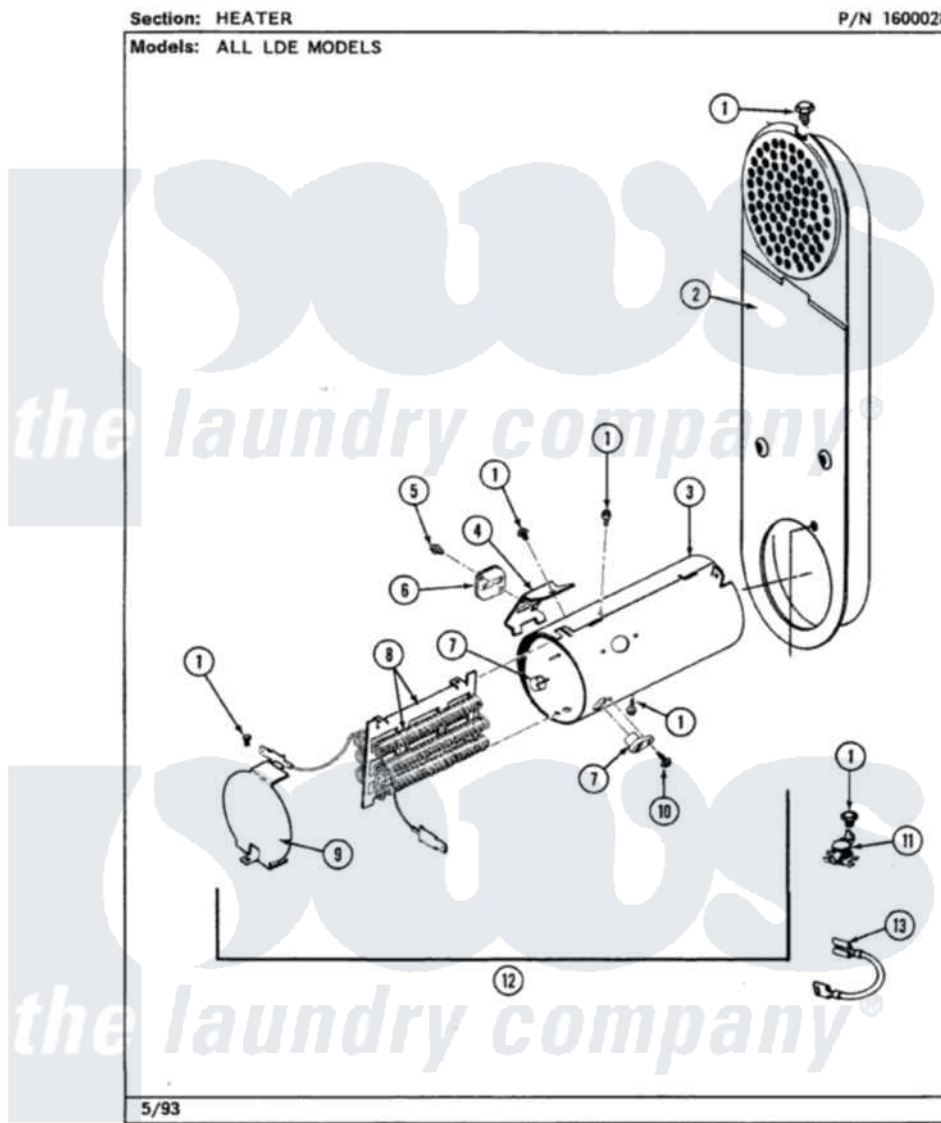

Maytag LDE8410ACW 08 - HEATER (LDE8410ACW,ACL,ADW,ADL)

Maytag [Residential Maytag LDE8410ACW Dryer Parts](#) Parts Diagram 08 - HEATER (LDE8410ACW,ACL,ADW,ADL)
Click on the part number to view part

Item	Original Part Number	Replaced By	Status	Part Description
1	211294	90767		Screw, 8A X 3/8 HeX Washer Head Tapping
2	308503		Not Available	INLET DUCT ASSEMBLY
"	307120		Not Available	INLET DUCT ASSY.
3	314995			Enclosure, Heater
4	315346			Bracket, Thermal Fuse
5	314848	W10116760		Screw
6	307473			Fuse, Thermal
7	314998			Insulator, Terminal
8	307184	Y308612		Heater Sub-Assembly
9	314999			Shield, Radiant
10	314554		Not Available	SCREW
11	308217			Thermostat, Hi-Limit
"	303396			Thermostat, Hi-Limit
12	307178			Heater Assembly
13	Y307173			Wire, Jumper