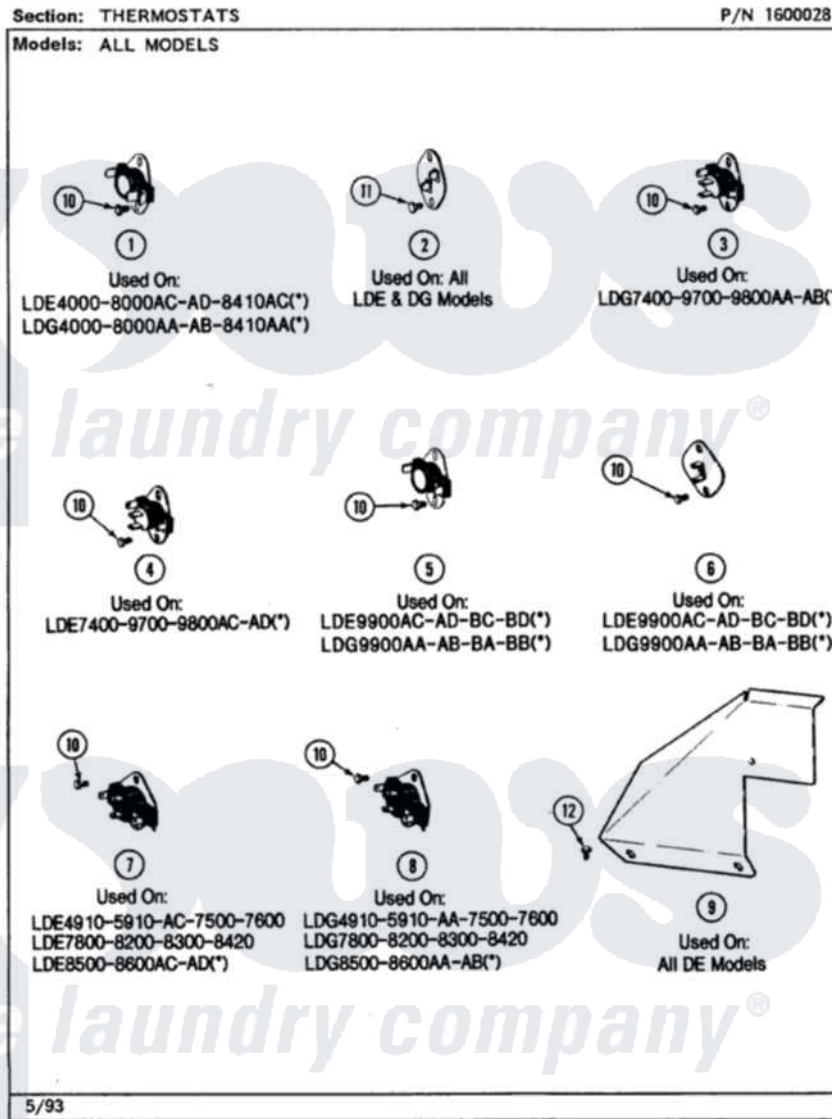

# Maytag LDE8410ACW 11 - THERMOSTATS (LDE8410ACL,ACW,ADL,ADW)

Maytag [Residential Maytag LDE8410ACW Dryer Parts](#) Parts Diagram 11 - THERMOSTATS  
(LDE8410ACL,ACW,ADL,ADW)  
[Click on the part number to view part](#)

Item	Original Part Number	Replaced By	Status	Part Description
1	<a href="#">Y304475</a>			Cycling Thermostat 140 Deg.
3	<a href="#">306910</a>			Thermostat, Multi Temp Note: Thermostat
4	<a href="#">306911</a>			Thermostat, Multi-Temp
5	<a href="#">307200</a>			Thermostat, Limit
6	<a href="#">307208</a>			Thermistor, Temp. Control
7	<a href="#">307249</a>			Thermostat, Multi-Temp
9	315122		Not Available	COVER, THERMOSTAT PART NOT USED (MDE ONLY)
10	211294	<a href="#">90767</a>		Screw, 8A X 3/8 HeX Washer Head Tapping
11	314848	<a href="#">W10116760</a>		Screw
12	Y310632	<a href="#">1163839</a>		Screw