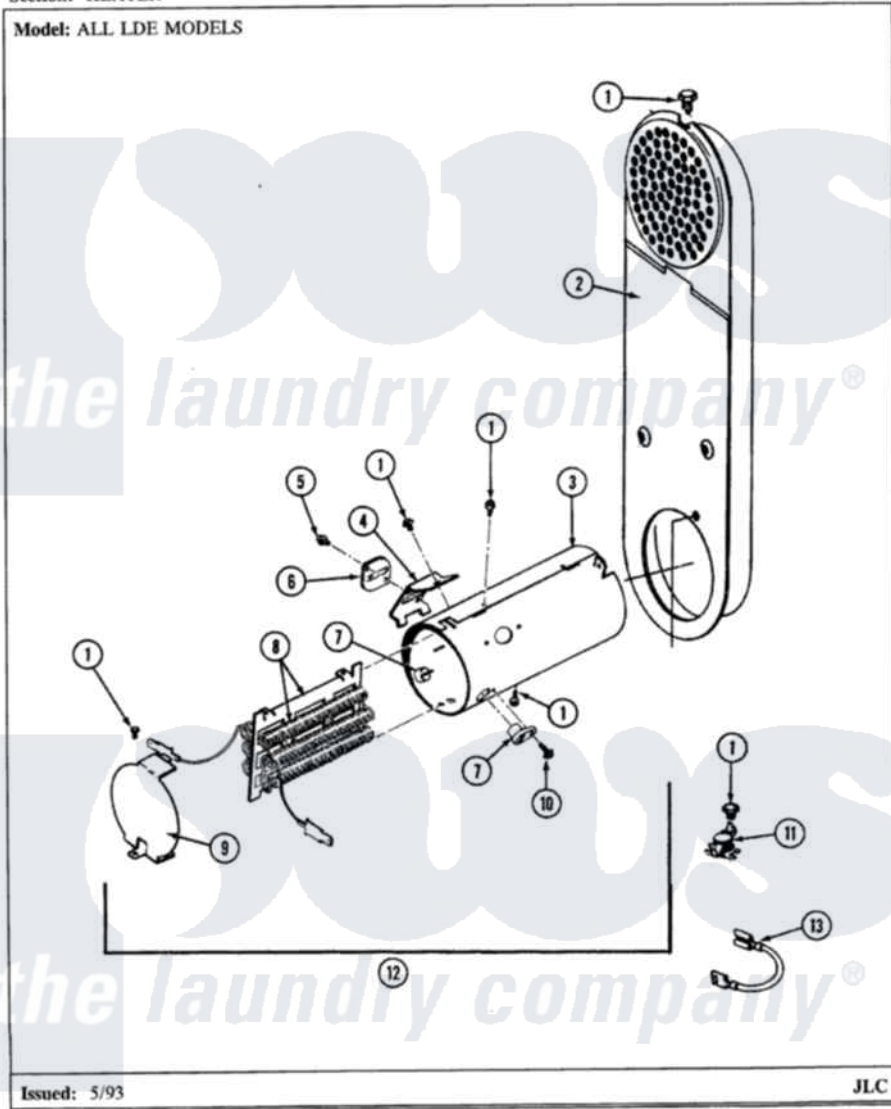

# Maytag LDE8410ADE 05 - HEATER

Section: HEATER

P/N 16002019

Model: ALL LDE MODELS

Maytag [Residential Maytag LDE8410ADE Dryer Parts](#) Parts Diagram 05 - HEATER

[Click on the part number to view part](#)

Item	Original Part Number	Replaced By	Status	Part Description
1	211294	<a href="#">90767</a>		Screw, 8A X 3/8 HeX Washer Head Tapping
2	308503		Not Available	INLET DUCT ASSEMBLY
3	<a href="#">314995</a>			Enclosure, Heater
4	<a href="#">315346</a>			Bracket, Thermal Fuse
5	314848	<a href="#">W10116760</a>		Screw
6	<a href="#">307473</a>			Fuse, Thermal
7	<a href="#">314998</a>			Insulator, Terminal
8	307184	<a href="#">Y308612</a>		Heater Sub-Assembly
9	<a href="#">314999</a>			Shield, Radiant
10	314554		Not Available	SCREW
11	<a href="#">308217</a>			Thermostat, Hi-Limit
12	<a href="#">307178</a>			Heater Assembly
13	<a href="#">Y307173</a>			Wire, Jumper