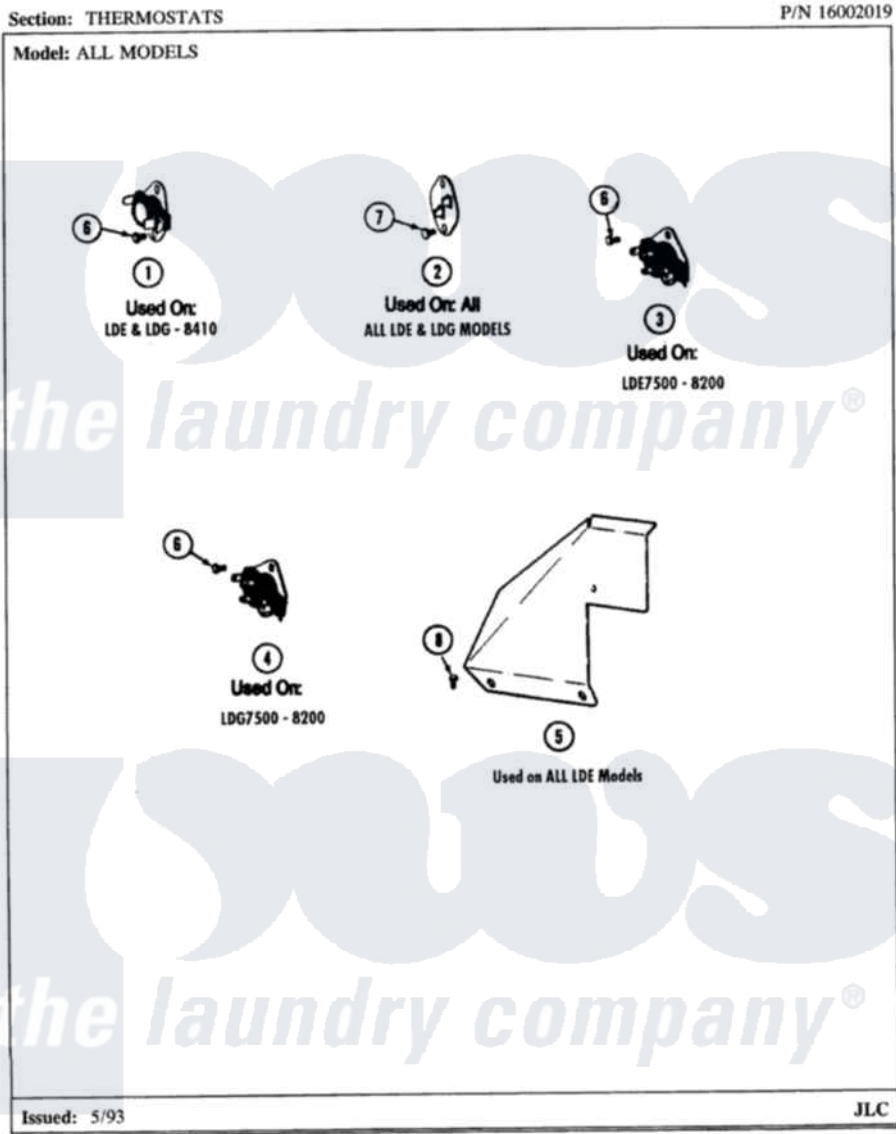

Maytag LDE8410ADE 07 - THERMOSTATS

Maytag [Residential Maytag LDE8410ADE Dryer Parts](#) Parts Diagram 07 - THERMOSTATS
 Click on the part number to view part

Item	Original Part Number	Replaced By	Status	Part Description
1	Y304475			Cycling Thermostat 140 Deg.
2	306604			Cut-Off, Thermal Part Not Used
3	307249			Thermostat, Multi-Temp
5	315122		Not Available	COVER, THERMOSTAT PART NOT USED (MDE ONLY)
6	211294	90767		Screw, 8A X 3/8 HeX Washer Head Tapping
7	314848	W10116760		Screw
8	Y310632	1163839		Screw