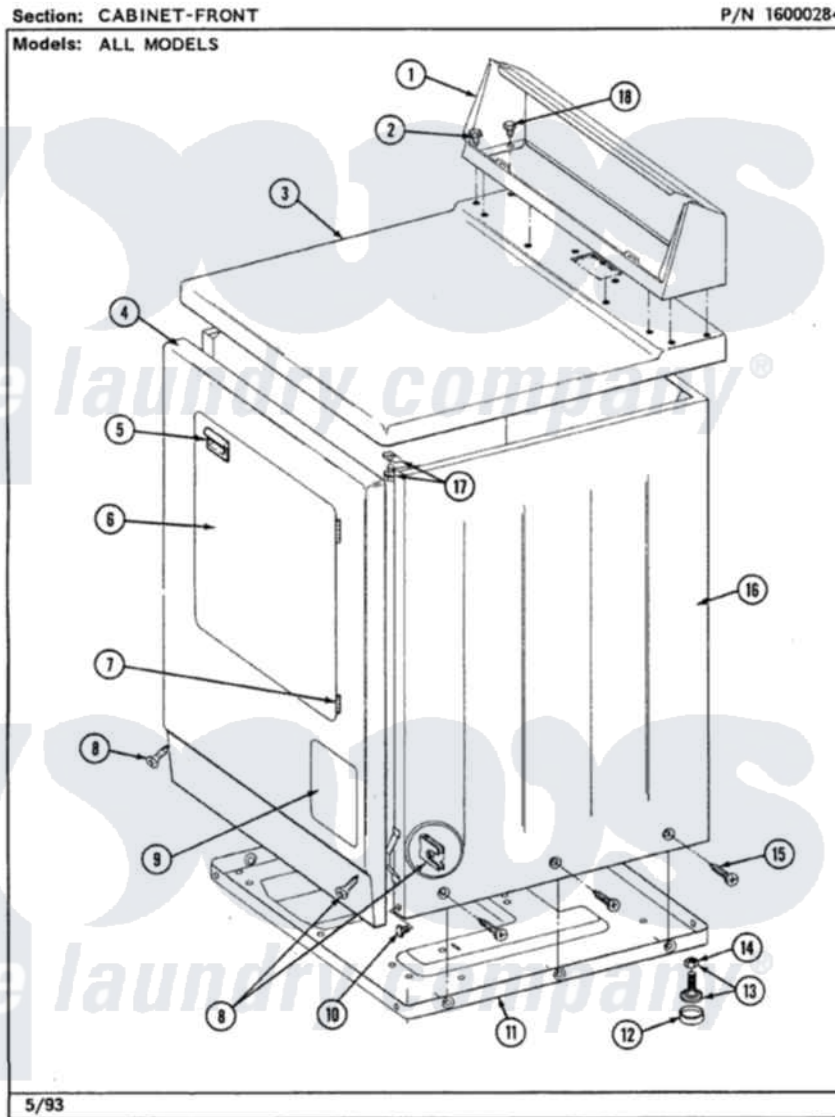

**Maytag LDE8410ADL 01 - CABINET-FRONT
(LDE8410ACL,ACW,ADL,ADW)**

Maytag Residential Maytag LDE8410ADL Dryer Parts Parts Diagram 01 - CABINET-FRONT
(LDE8410ACL,ACW,ADL,ADW)
Click on the part number to view part

Item	Original Part Number	Replaced By	Status	Part Description
1	305193L			Console
2	Y313559			Screw
3	307104L			Top Cover Assembly
4	308000L			Front Panel Assembly
5	314972			Handle Door ALM
6	314966L		Not Available	DOOR PANEL ALMOND
"	307111L	308061L		Door Assembly----NA
7	307099	33001230		Hinge, Door
8	204439			Screw And Fstner Assembly
10	Y310632	1163839		Screw
11	Y303361		Not Available	BASE ASSY. (UPPER & LOWER)
12	Y314137			Foot, Rubber
13	Y305086			Adjustable Leg And Nut
14	Y052740	62739		Nut, Lock

15	213007		Xfor Cabinet See Cabinet, Back
16	307124L	Not Available	CABINET ASSY ALMOND
17	204445		Screw And Fastener Assembly
18	211294	90767	Screw, 8A X 3/8 HeX Washer Head Tapping