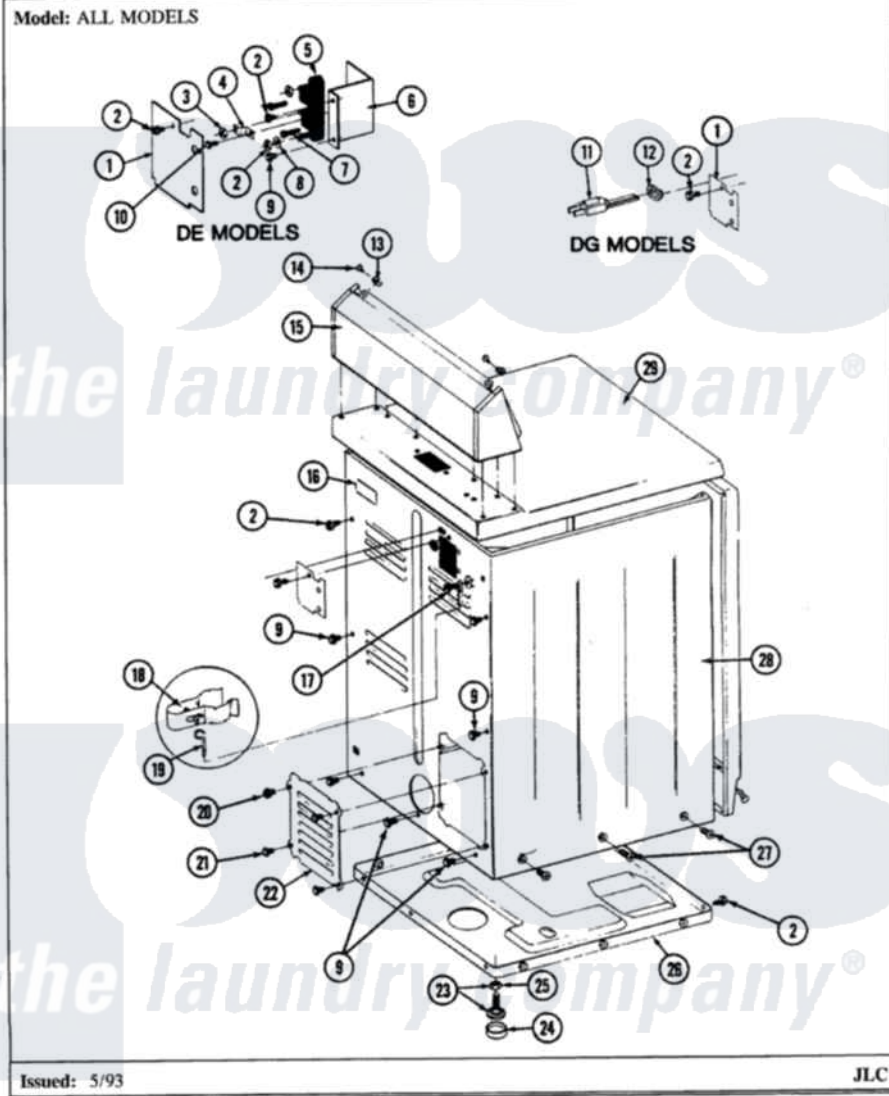

Maytag LDE8410ADL 02 - CABINET-REAR

Section: CABINET - REAR

P/N 16002019

Maytag [Residential Maytag LDE8410ADL Dryer Parts](#) Parts Diagram 02 - CABINET-REAR

[Click on the part number to view part](#)

Item	Original Part Number	Replaced By	Status	Part Description
1	Y312905		Not Available	COVER, TERMINAL
13	215075			Fastener, Control Panel To Console
14	210932			Screw, No.8 X 9/16 Ctsk Note: Screw, Inlet Duct
15	Y305193			Console
16	214519			LABEL, ELECTRICAL INSTR. PART NOT USED-GAS MODELS ONLY
17	303846	22003781		Screw, Ground Strap
20	Y313559			Screw
21	211294	90767		Screw, 8A X 3/8 HeX Washer Head Tapping
22	Y312951		Not Available	ACCESS COVER, BACK
23	Y305086			Adjustable Leg And Nut
24	Y314137			Foot, Rubber
25	Y052740	62739		Nut, Lock
26	Y303361		Not Available	BASE ASSY. (UPPER & LOWER)

27 213077

Not Available

CAP FOR TIMER KNOB

28 [307124](#)

Cabinet

29 [307104](#)

Top Cover Assembly