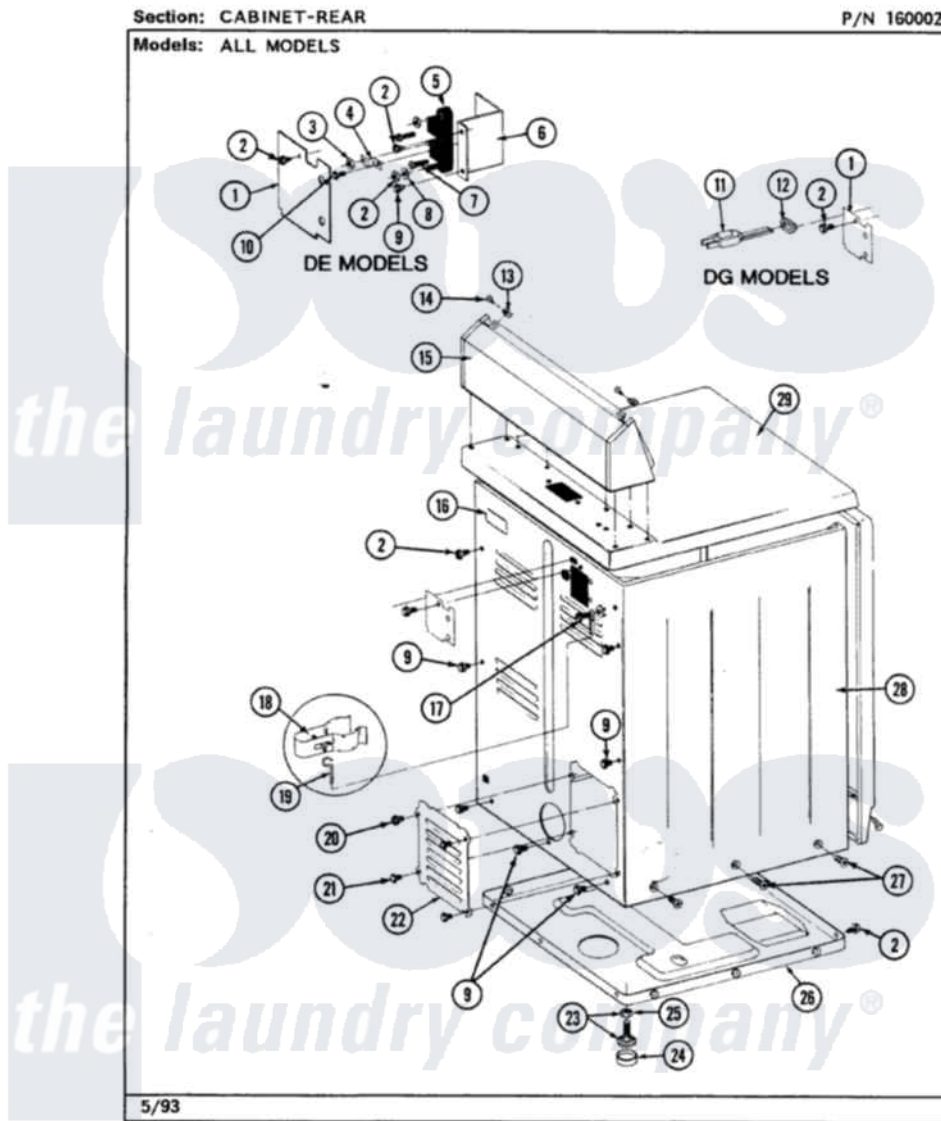

Maytag LDE8410ADL 03 - CABINET-REAR (LDE8410ACL,ACW,ADL,ADW)

Maytag [Residential Maytag LDE8410ADL Dryer Parts](#) Parts Diagram 03 - CABINET-REAR
(LDE8410ACL,ACW,ADL,ADW)
[Click on the part number to view part](#)

Item	Original Part Number	Replaced By	Status	Part Description
1	Y312905		Not Available	COVER, TERMINAL
2	Y313561			Screw---NA
3	311484	112432		Nut
4	Y312184			Strap, Grounding
5	400008			Block, Terminal
6	Y312904			Bracket, Terminal Block
7	Y312209	W10001200		Screw
8	Y311270			Washer, Terminal Block
9	Y310632	1163839		Screw
10	Y311423	489483		Screw 10-32 X 1/2
11	305168	33002916		Power Cord, Canadian 240V
13	215075			Fastener, Control Panel To Console
14	210932			Screw, No.8 X 9/16 Ctsk Note: Screw, Inlet Duct
15	305193L			Console

16	214519		LABEL, ELECTRICAL INSTR. PART NOT USED-GAS MODELS ONLY
17	303846	22003781	Screw, Ground Strap
20	Y313559		Screw
21	211294	90767	Screw, 8A X 3/8 HeX Washer Head Tapping
22	Y312951	Not Available	ACCESS COVER, BACK
23	Y305086		Adjustable Leg And Nut
24	Y314137		Foot, Rubber
25	Y052740	62739	Nut, Lock
26	Y303361	Not Available	BASE ASSY. (UPPER & LOWER)
27	213077	Not Available	CAP FOR TIMER KNOB
28	307124L	Not Available	CABINET ASSY ALMOND
29	307104L		Top Cover Assembly