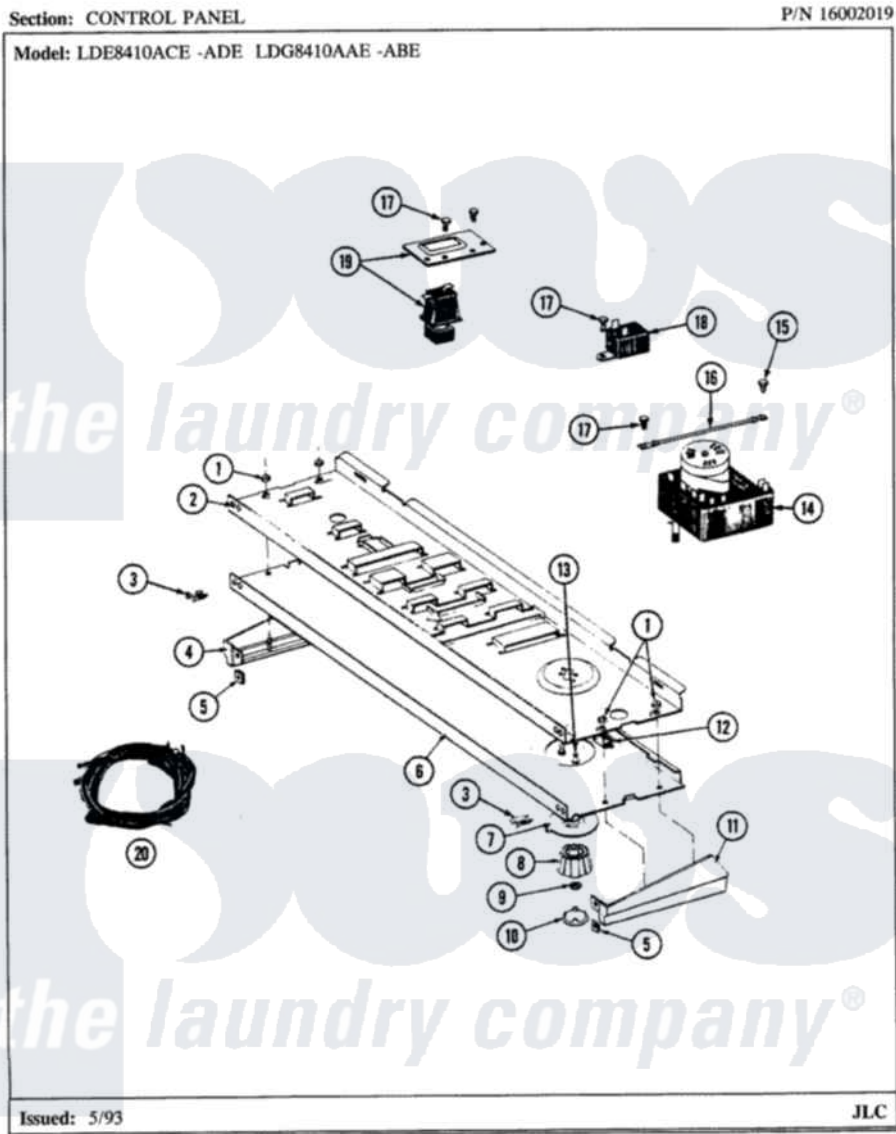

# Maytag LDE8410ADL 04 - CONTROL PANEL

Maytag Residential Maytag LDE8410ADL Dryer Parts Parts Diagram 04 - CONTROL PANEL  
 Click on the part number to view part

Item	Original Part Number	Replaced By	Status	Part Description
1	<a href="#">214872</a>			Palnut, End Cap Note: Nut, Lamp Holder
2	<a href="#">314184</a>			Back Up Plate
3	<a href="#">210932</a>			Screw, No.8 X 9/16 Ctsk Note: Screw, Inlet Duct
4	308469		Not Available	END CAP L.H.
5	<a href="#">214894</a>			Fastener, End Cap
6	308647		Not Available	CONTROL PANEL
7	315438		Not Available	SKIRT, TIMER DIAL
8	315422	<a href="#">33001255</a>		Knob, Timer
9	<a href="#">312273</a>			Nut, Control Knob
10	216057		Not Available	CAP, KNOB
11	<a href="#">Y308470</a>			End Cap RH
12	<a href="#">214897</a>			Pad, Control Panel
13	315317	<a href="#">488234</a>		Screw 8-32 X 1/4
14	<a href="#">Y308254</a>			Timer
15	211204	<a href="#">00767</a>		Screw, 8A X 3/8 HeX Washer

15	211294	<a href="#">30707</a>	Head Tapping
16	<a href="#">204807</a>		Ground Wire, Supp. Plte To Top Cover
17	211168	<a href="#">W10139210</a>	Screw, 8-18 X 5/16
18	305205	<a href="#">694419</a>	Mini-Buzzer
19	308468	<a href="#">307305</a>	Switch Push To Start