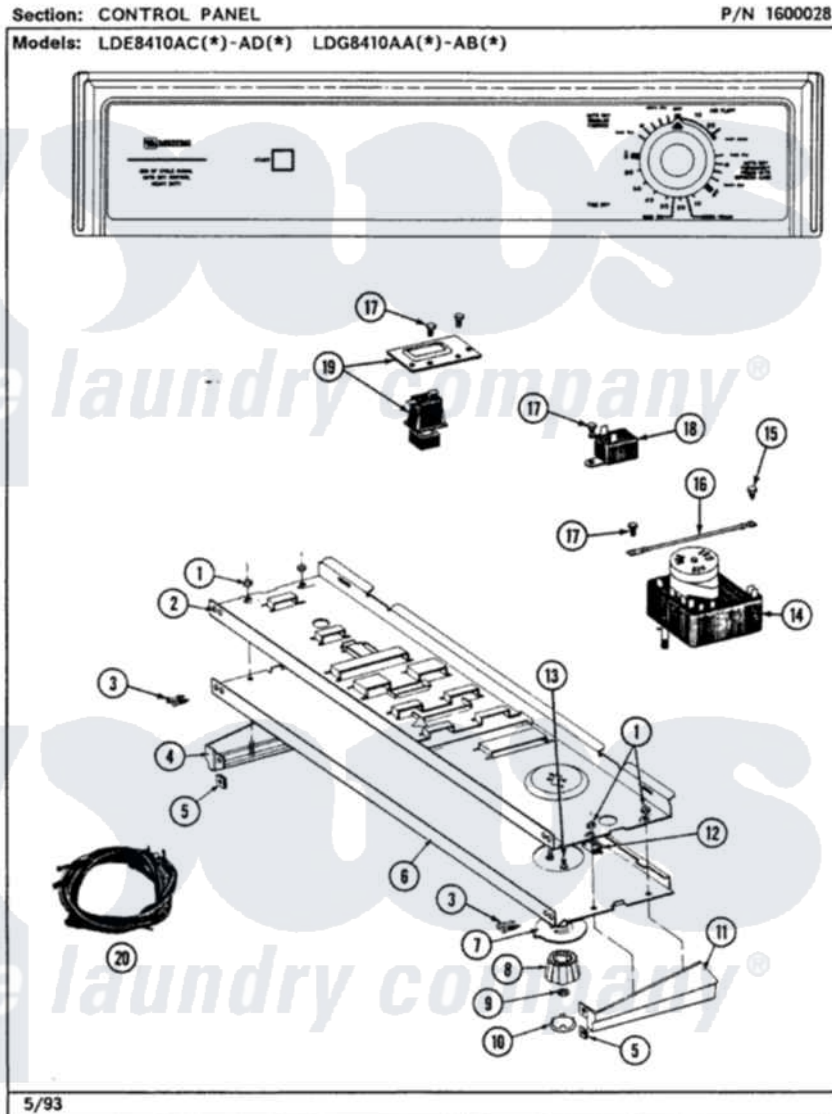

**Maytag LDE8410ADL 05 - CONTROL PANEL
(LDE8410ACL,ACW,ADL,ADW)**

Maytag [Residential Maytag LDE8410ADL Dryer Parts](#) Parts Diagram 05 - CONTROL PANEL
(LDE8410ACL,ACW,ADL,ADW)
Click on the part number to view part

Item	Original Part Number	Replaced By	Status	Part Description
1	214872			Palnut, End Cap Note: Nut, Lamp Holder
2	314184			Back Up Plate
3	210932			Screw, No.8 X 9/16 Ctsk Note: Screw, Inlet Duct
4	207215		Not Available	END CAP LH
5	214894			Fastener, End Cap
6	307951		Not Available	CONTROL PANEL
7	315042			Dial Skirt
8	315041			Knob, Timer
9	312273			Nut, Control Knob
10	215821		Not Available	CAP, KNOB
11	207216		Not Available	END CAP RH
12	214897			Pad, Control Panel
13	315317	488234		Screw 8-32 X 1/4

14	Y308254		Timer
15	211294	90767	Screw, 8A X 3/8 HeX Washer Head Tapping
16	204807		Ground Wire, Supp. Plte To Top Cover
17	211168	W10139210	Screw, 8-18 X 5/16
18	305205	694419	Mini-Buzzer
19	308468	307305	Switch Push To Start
21	315235	Not Available	MANUAL, USE & CARE