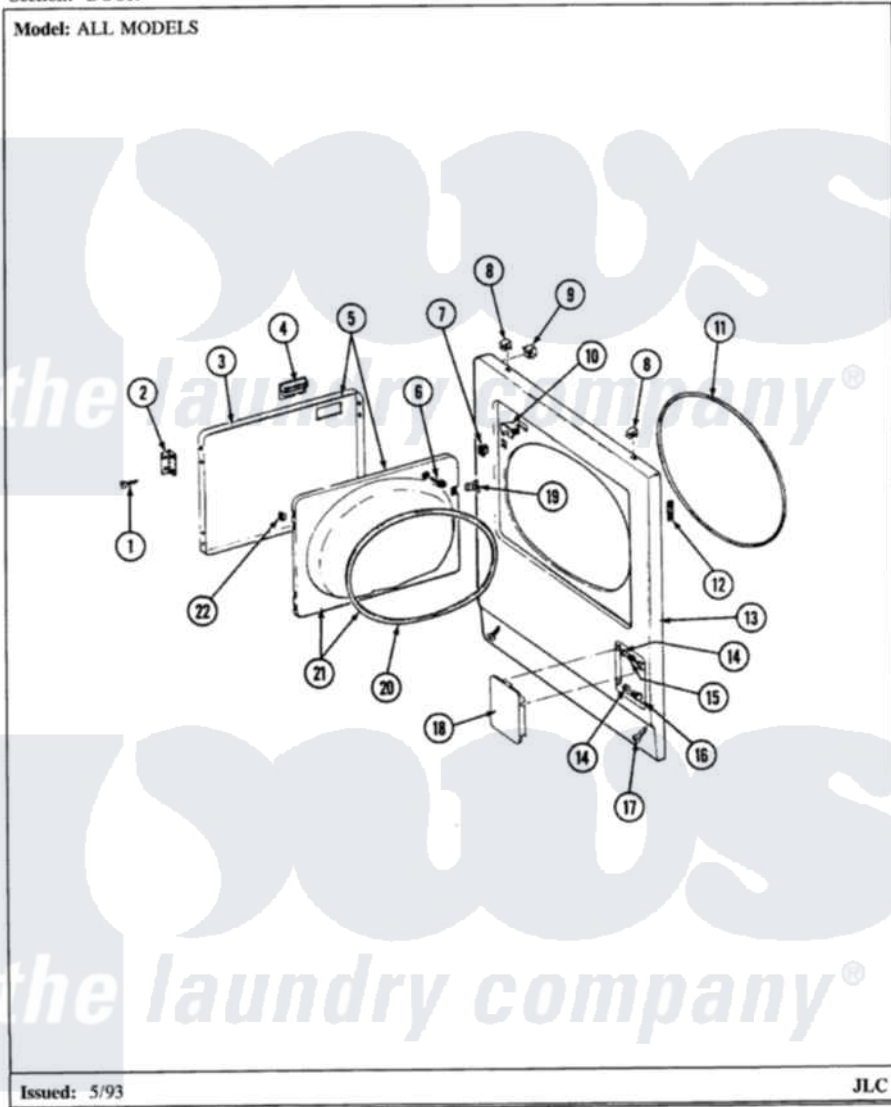

Maytag LDE8410ADL 06 - DOOR

Section: DOOR

P/N 16002019

Model: ALL MODELS

Issued: 5/93

JLC

Maytag [Residential Maytag LDE8410ADL Dryer Parts](#) Parts Diagram 06 - DOOR

[Click on the part number to view part](#)

Item	Original Part Number	Replaced By	Status	Part Description
1	Y314062			Screw, Door Hinge And Panel
2	307099	33001230		Hinge, Door
3	314966			Panel, Outer
4	314946			Handle White
5	Y307111		Not Available	DOOR ASSY. COMPLETE (WHT)
6	312960	489355		Screw, 8 X 1/2
7	306436			Door Latch Kit-W
8	212982	22001650		Fastener, Spring
9	Y310376			Clip, Door Switch Harness
10	Y305753	W10169313		Switch-Dor
11	314937			Seal, Front Panel
12	Y313907			Fastener, Twin
19	314936	33001305		Strike, Door
20	314935	33001192		Seal, Door
21	307098		Not Available	DOOR, INNER (W/SEAL)
				Clip, Door Latch To Outer