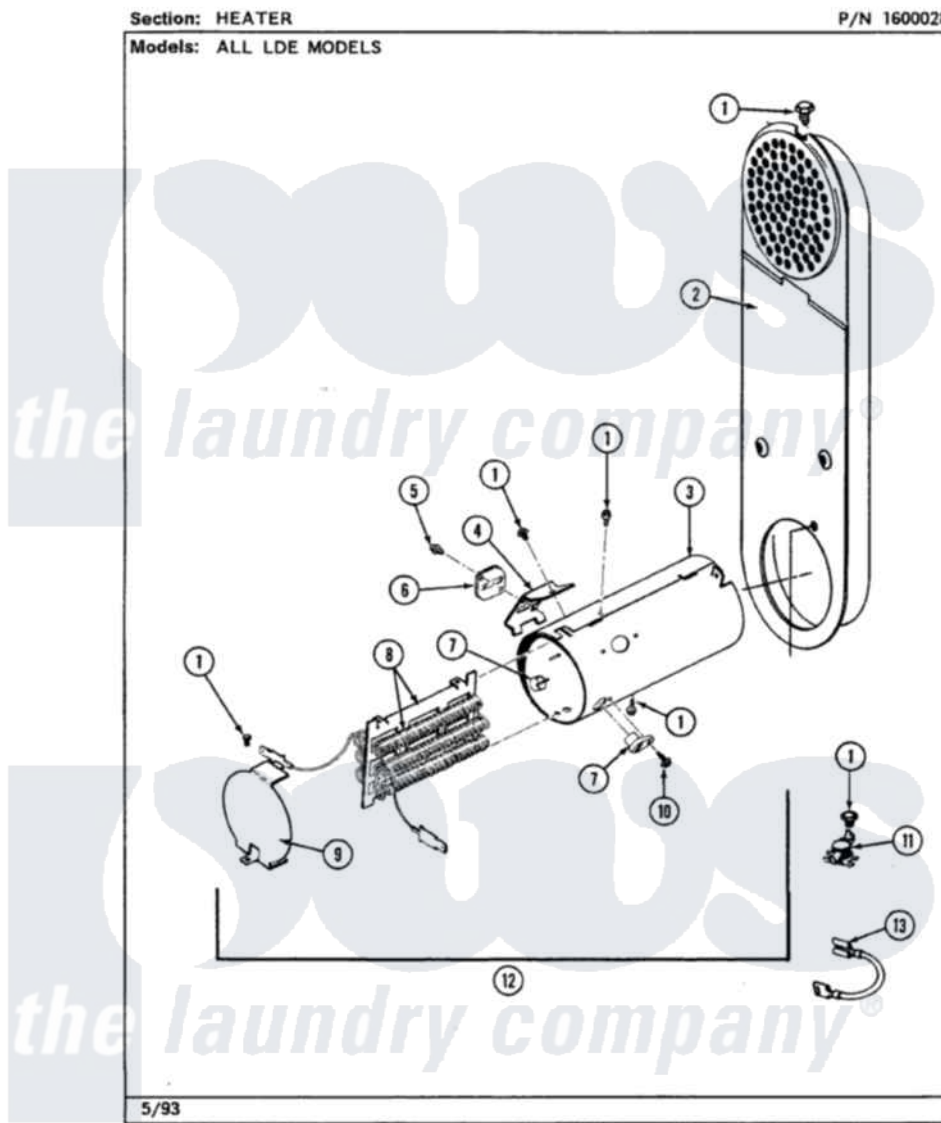

# Maytag LDE8410ADL 08 - HEATER (LDE8410ACW,ACL,ADW,ADL)

Maytag [Residential Maytag LDE8410ADL Dryer Parts](#) Parts Diagram 08 - HEATER (LDE8410ACW,ACL,ADW,ADL)  
Click on the part number to view part

Item	Original Part Number	Replaced By	Status	Part Description
1	211294	<a href="#">90767</a>		Screw, 8A X 3/8 HeX Washer Head Tapping
2	308503		Not Available	INLET DUCT ASSEMBLY
"	307120		Not Available	INLET DUCT ASSY.
3	<a href="#">314995</a>			Enclosure, Heater
4	<a href="#">315346</a>			Bracket, Thermal Fuse
5	314848	<a href="#">W10116760</a>		Screw
6	<a href="#">307473</a>			Fuse, Thermal
7	<a href="#">314998</a>			Insulator, Terminal
8	307184	<a href="#">Y308612</a>		Heater Sub-Assembly
9	<a href="#">314999</a>			Shield, Radiant
10	314554		Not Available	SCREW
11	<a href="#">308217</a>			Thermostat, Hi-Limit
"	<a href="#">303396</a>			Thermostat, Hi-Limit
12	<a href="#">307178</a>			Heater Assembly
13	<a href="#">Y307173</a>			Wire, Jumper