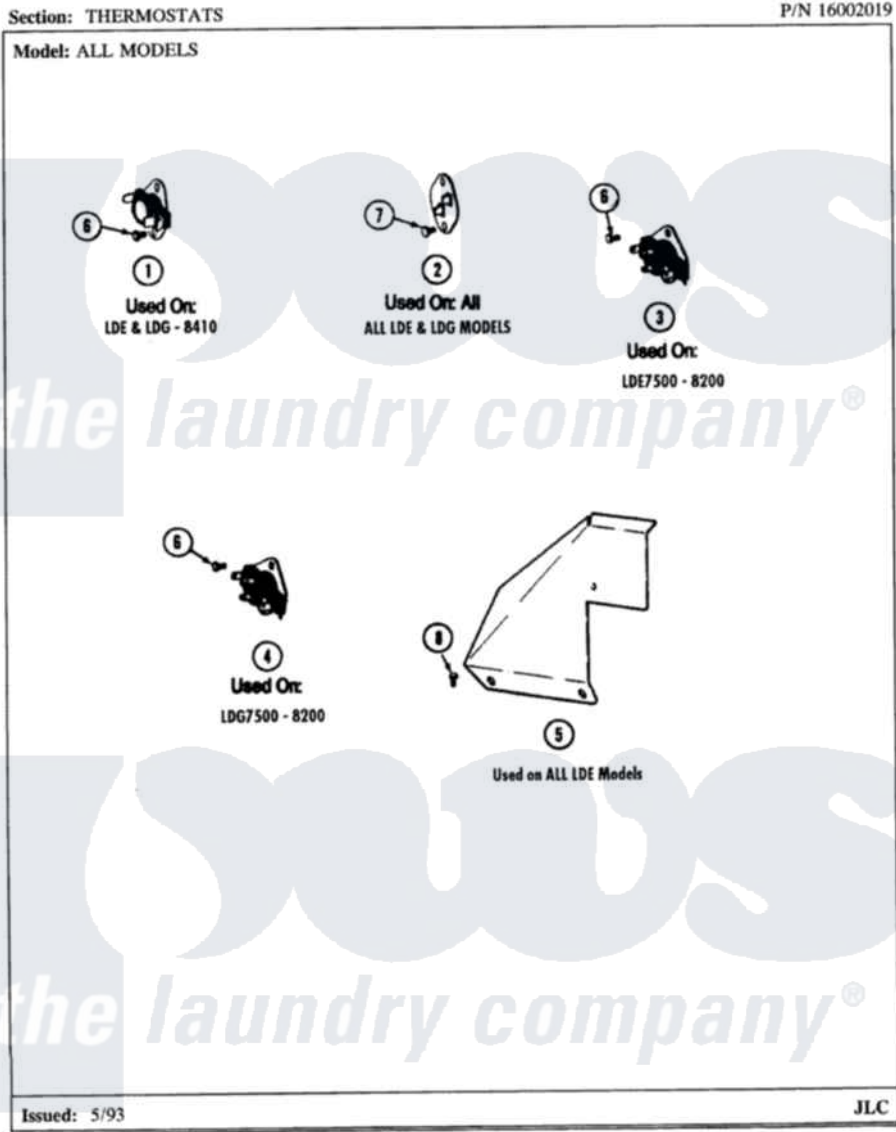

Maytag LDE8410ADL 10 - THERMOSTATS

Maytag [Residential Maytag LDE8410ADL Dryer Parts](#) Parts Diagram 10 - THERMOSTATS
 Click on the part number to view part

Item	Original Part Number	Replaced By	Status	Part Description
1	Y304475			Cycling Thermostat 140 Deg.
2	306604			Cut-Off, Thermal Part Not Used
6	211294	90767		Screw, 8A X 3/8 HeX Washer Head Tapping
7	314848	W10116760		Screw