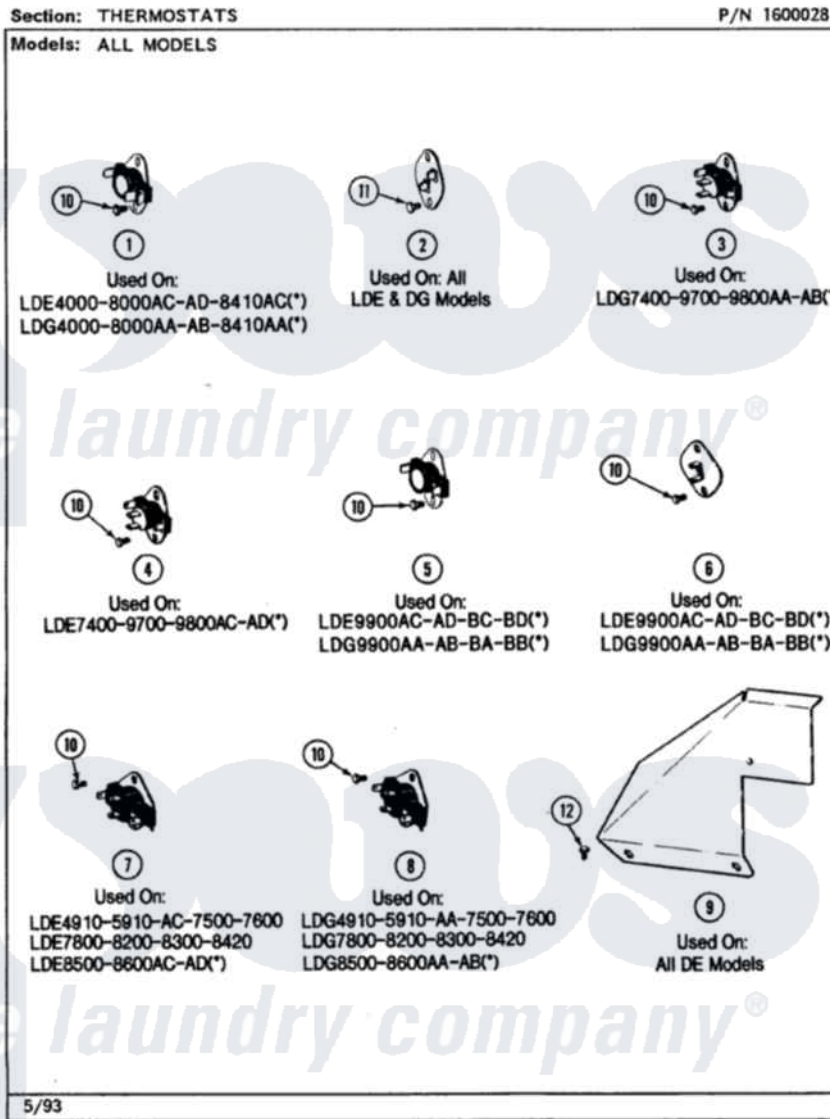

Maytag LDE8410ADL 11 - THERMOSTATS (LDE8410ACL,ACW,ADL,ADW)

Maytag [Residential Maytag LDE8410ADL Dryer Parts](#) Parts Diagram 11 - THERMOSTATS
(LDE8410ACL,ACW,ADL,ADW)
[Click on the part number to view part](#)

Item	Original Part Number	Replaced By	Status	Part Description
1	Y304475			Cycling Thermostat 140 Deg.
3	306910			Thermostat, Multi Temp Note: Thermostat
4	306911			Thermostat, Multi-Temp
5	307200			Thermostat, Limit
6	307208			Thermistor, Temp. Control
7	307249			Thermostat, Multi-Temp
9	315122		Not Available	COVER, THERMOSTAT PART NOT USED (MDE ONLY)
10	211294	90767		Screw, 8A X 3/8 HeX Washer Head Tapping
11	314848	W10116760		Screw
12	Y310632	1163839		Screw