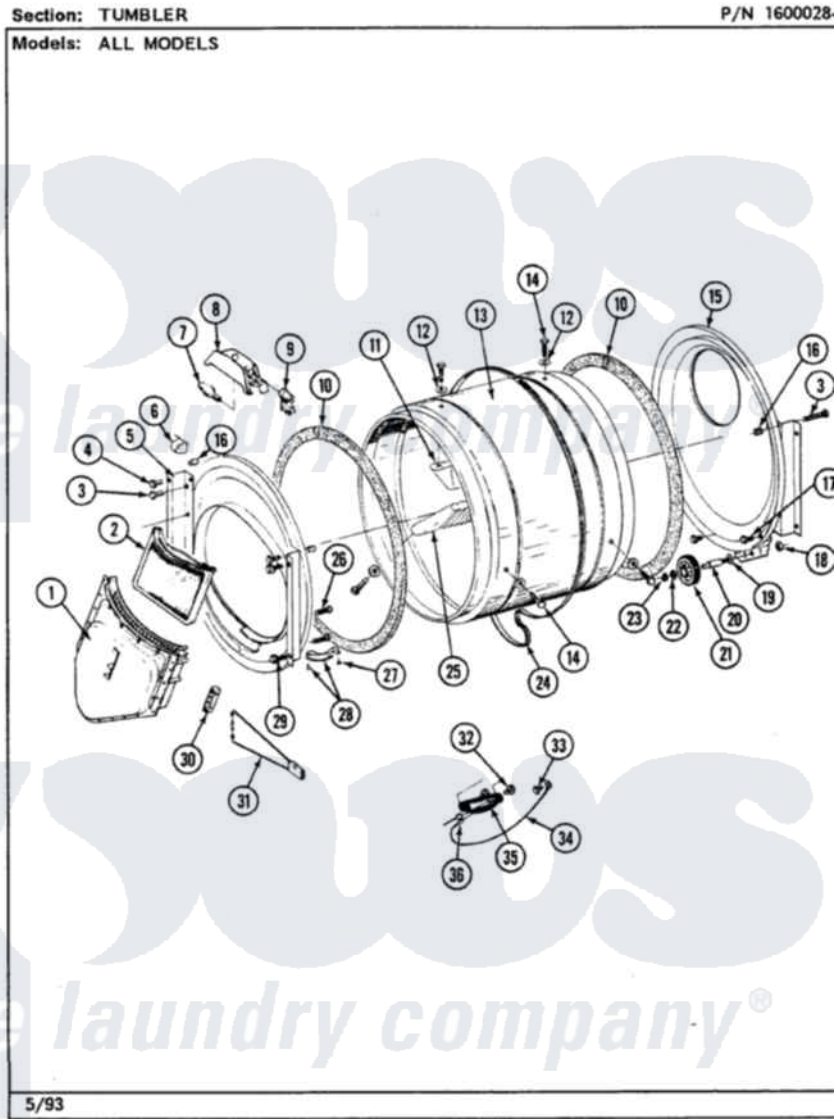

Maytag LDE8410ADL 12 - TUMBLER (LDE8410ACL,ACW,ADL,ADW)

Maytag Residential Maytag LDE8410ADL Dryer Parts Parts Diagram 12 - TUMBLER (LDE8410ACL,ACW,ADL,ADW)
Click on the part number to view part

Item	Original Part Number	Replaced By	Status	Part Description
1	Y307112	33001016		Outlet Duct Assembly
2	Y307107	33002970		Lint Filte
3	313764		Not Available	SCREW
4	Y313561			Screw----NA
5	307109	33001179		Front, Tumbler
6	Y310376			Clip, Door Switch Harness
10	314820			Seal, Tumbler
11	314803	33001012		Baffle
12	314158			Washer, Baffle To Tumbler
13	306663		Not Available	TUMBLER W/BAFFLES
"	314802		Not Available	TUMBLER W/OUT BAFFLES
14	Y310759			Screw, Tumbler Baffles
15	Y308544	33001178		Back, Tumbler
"	Y307114	33001178		Back, Tumbler
16	313915	31-3915		Tech Sheet
17	211294	90767		Screw, 8A X 3/8 HeX Washer Head Tapping

18	312538	33001443	Nut, Hex
19	Y313347	312535	Washer, Vault Mounting Brk.
20	Y312948	6-3129480	Shaft- Tumbler
21	Y303373	12001541	Drum Roller/Washer Assembly--W
22	312535		Washer, Vault Mounting Brk.
23	410233	9703438	Ring-Retrn
24	Y312959		Poly "V" Belt For Tumbler
25	314804	33001004	Baffle, Tall
26	Y314110	33002917	Screw, No.10-16
27	210720		Rivet, Bearing To Tumbler Frnt
28	306508		Tumbler Bearing Kit ---W
29	Y310632	1163839	Screw