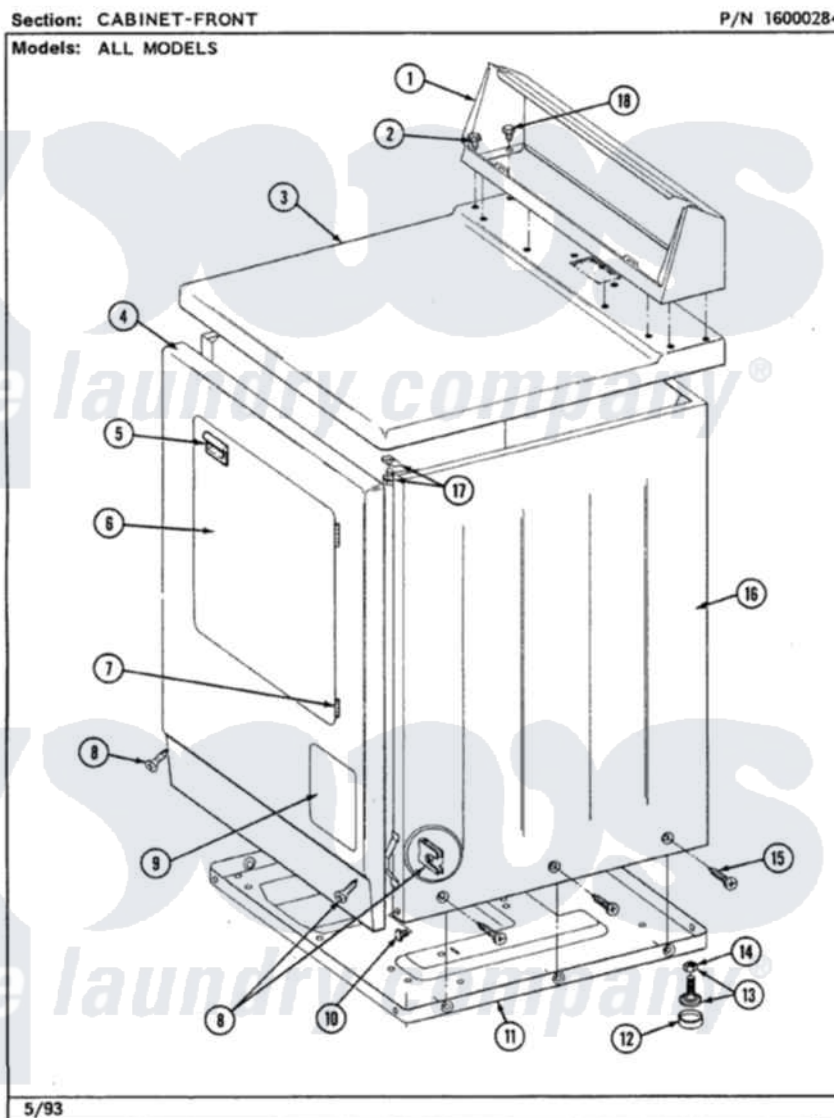

Maytag LDE8410ADW 01 - CABINET-FRONT
(LDE8410ACL,ACW,ADL,ADW)

Maytag [Residential Maytag LDE8410ADW Dryer Parts](#) Parts Diagram 01 - CABINET-FRONT
(LDE8410ACL,ACW,ADL,ADW)
Click on the part number to view part

Item	Original Part Number	Replaced By	Status	Part Description
1	Y305193			Console
2	Y313559			Screw
3	307104			Top Cover Assembly
4	308000			Panel, Front
5	314946			Handle White
6	314966			Panel, Outer
"	Y307111		Not Available	DOOR ASSY. COMPLETE (WHT)
7	307099	33001230		Hinge, Door
8	204439			Screw And Fstner Assembly
10	Y310632	1163839		Screw
11	Y303361		Not Available	BASE ASSY. (UPPER & LOWER)
12	Y314137			Foot, Rubber
13	Y305086			Adjustable Leg And Nut

14	Y052740	62739	Nut, Lock
15	213007		Xfor Cabinet See Cabinet, Back
16	307124		Cabinet
17	204445		Screw And Fastener Assembly
18	211294	90767	Screw, 8A X 3/8 HeX Washer Head Tapping