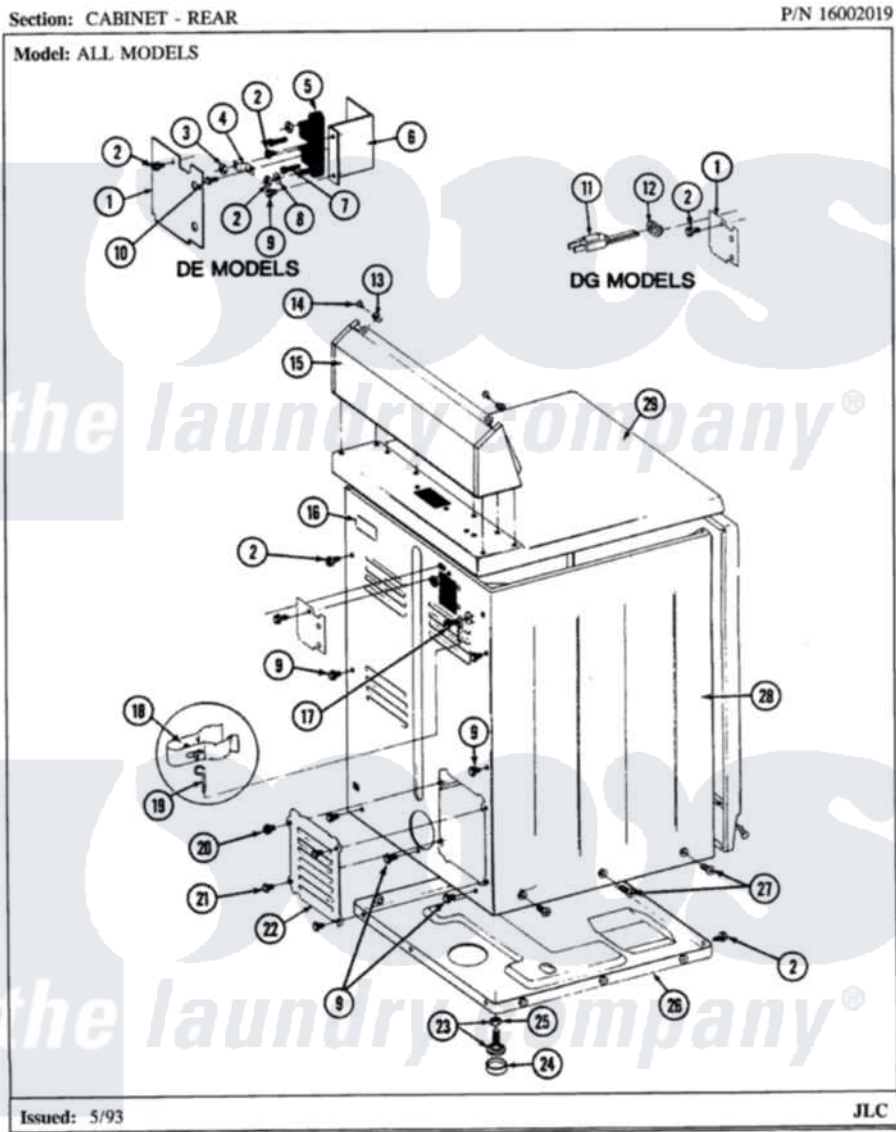

Maytag LDE8410ADW 02 - CABINET-REAR

Maytag [Residential Maytag LDE8410ADW Dryer Parts](#) Parts Diagram 02 - CABINET-REAR
 Click on the part number to view part

Item	Original Part Number	Replaced By	Status	Part Description
1	Y312905		Not Available	COVER, TERMINAL
13	215075			Fastener, Control Panel To Console
14	210932			Screw, No.8 X 9/16 Ctsk Note: Screw, Inlet Duct
15	Y305193			Console
16	214519			LABEL, ELECTRICAL INSTR. PART NOT USED-GAS MODELS ONLY
17	303846	22003781		Screw, Ground Strap
20	Y313559			Screw
21	211294	90767		Screw, 8A X 3/8 HeX Washer Head Tapping
22	Y312951		Not Available	ACCESS COVER, BACK
23	Y305086			Adjustable Leg And Nut
24	Y314137			Foot, Rubber
25	Y052740	62739		Nut, Lock
26	Y303361		Not Available	BASE ASSY. (UPPER & LOWER)

27 213077

Not Available

CAP FOR TIMER KNOB

28 [307124](#)

Cabinet

29 [307104](#)

Top Cover Assembly