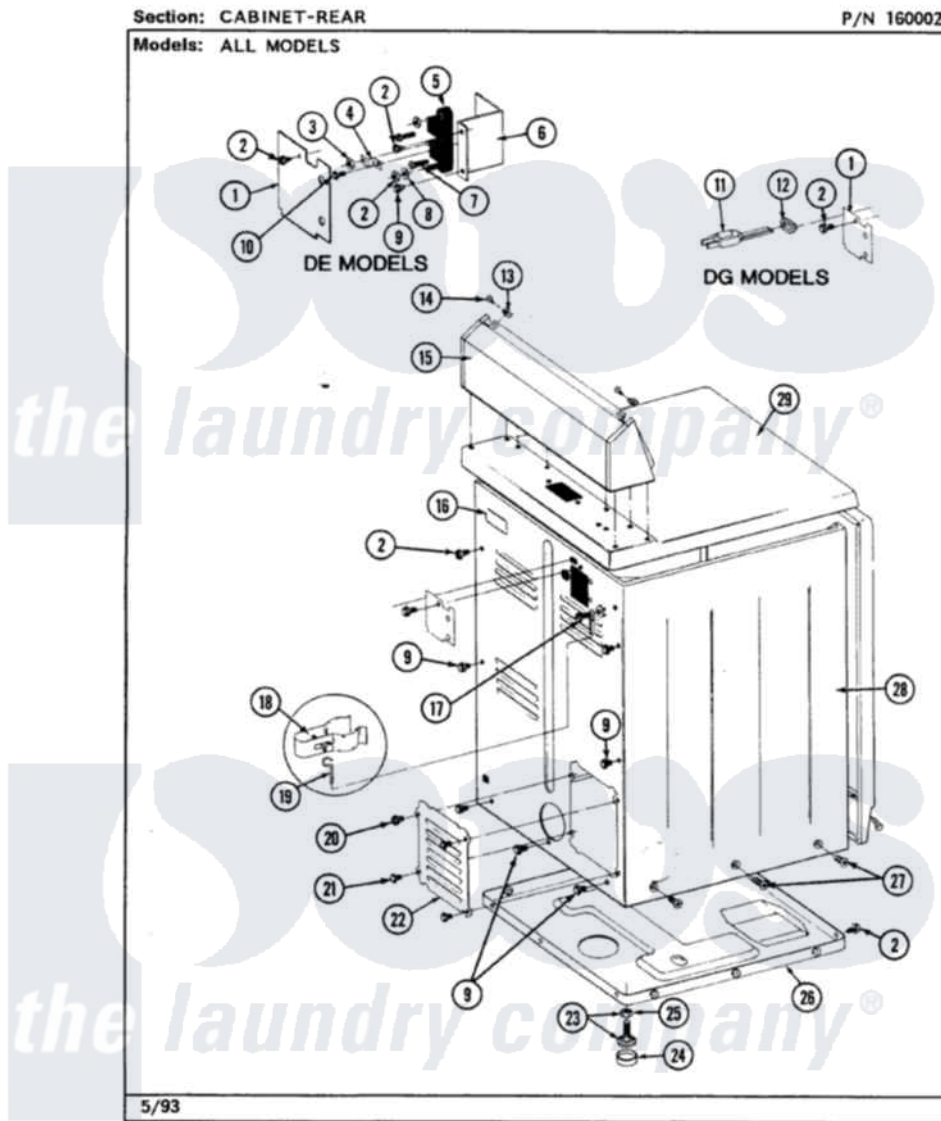

Maytag LDE8410ADW 03 - CABINET-REAR (LDE8410ACL,ACW,ADL,ADW)

Maytag [Residential Maytag LDE8410ADW Dryer Parts](#) Parts Diagram 03 - CABINET-REAR
(LDE8410ACL,ACW,ADL,ADW)
[Click on the part number to view part](#)

Item	Original Part Number	Replaced By	Status	Part Description
1	Y312905		Not Available	COVER, TERMINAL
2	Y313561			Screw---NA
3	311484	112432		Nut
4	Y312184			Strap, Grounding
5	400008			Block, Terminal
6	Y312904			Bracket, Terminal Block
7	Y312209	W10001200		Screw
8	Y311270			Washer, Terminal Block
9	Y310632	1163839		Screw
10	Y311423	489483		Screw 10-32 X 1/2
11	305168	33002916		Power Cord, Canadian 240V
13	215075			Fastener, Control Panel To Console
14	210932			Screw, No.8 X 9/16 Ctsk Note: Screw, Inlet Duct
15	Y305193			Console

16	214519		LABEL, ELECTRICAL INSTR. PART NOT USED-GAS MODELS ONLY
17	303846	22003781	Screw, Ground Strap
20	Y313559		Screw
21	211294	90767	Screw, 8A X 3/8 HeX Washer Head Tapping
22	Y312951	Not Available	ACCESS COVER, BACK
23	Y305086		Adjustable Leg And Nut
24	Y314137		Foot, Rubber
25	Y052740	62739	Nut, Lock
26	Y303361	Not Available	BASE ASSY. (UPPER & LOWER)
27	213077	Not Available	CAP FOR TIMER KNOB
28	307124		Cabinet
29	307104		Top Cover Assembly