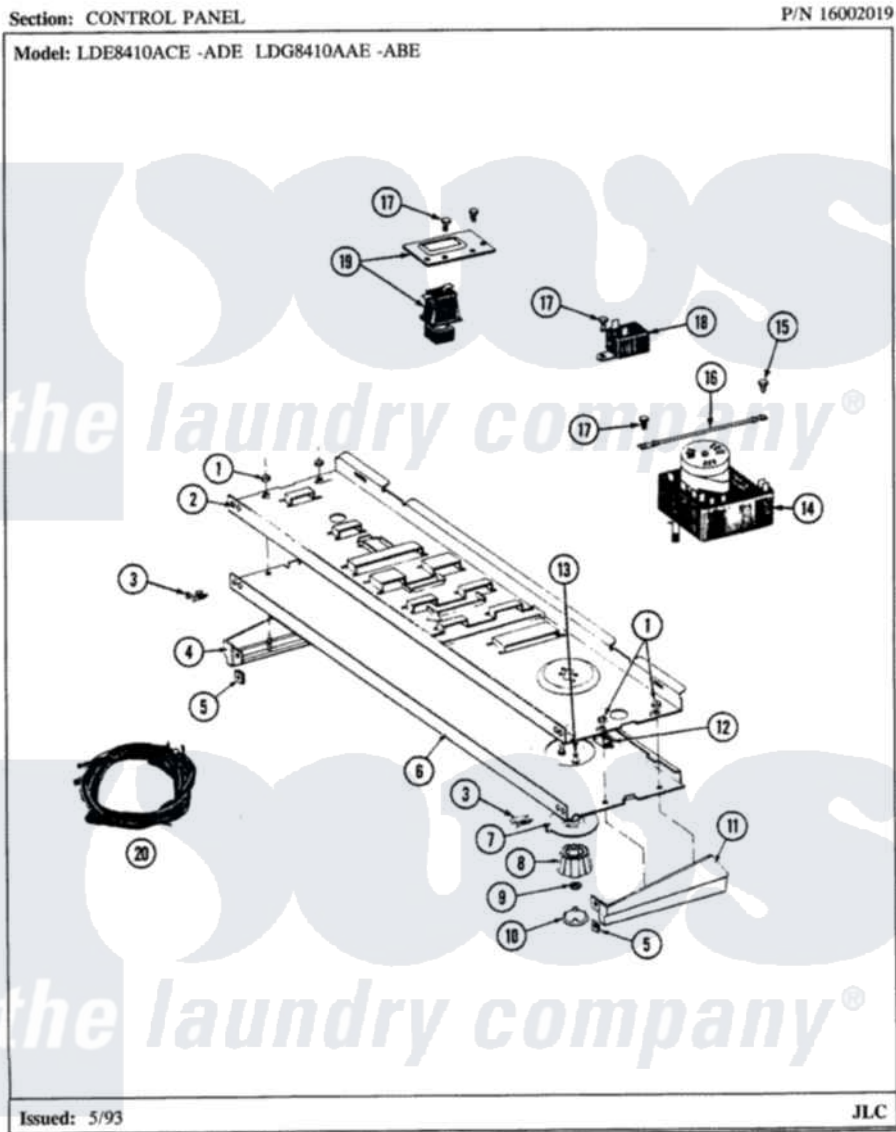

# Maytag LDE8410ADW 04 - CONTROL PANEL

Maytag Residential Maytag LDE8410ADW Dryer Parts Parts Diagram 04 - CONTROL PANEL  
 Click on the part number to view part

Item	Original Part Number	Replaced By	Status	Part Description
1	<a href="#">214872</a>			Palnut, End Cap Note: Nut, Lamp Holder
2	<a href="#">314184</a>			Back Up Plate
3	<a href="#">210932</a>			Screw, No.8 X 9/16 Ctsk Note: Screw, Inlet Duct
4	308469		Not Available	END CAP L.H.
5	<a href="#">214894</a>			Fastener, End Cap
6	308647		Not Available	CONTROL PANEL
7	315438		Not Available	SKIRT, TIMER DIAL
8	315422	<a href="#">33001255</a>		Knob, Timer
9	<a href="#">312273</a>			Nut, Control Knob
10	216057		Not Available	CAP, KNOB
11	<a href="#">Y308470</a>			End Cap RH
12	<a href="#">214897</a>			Pad, Control Panel
13	315317	<a href="#">488234</a>		Screw 8-32 X 1/4
14	<a href="#">Y308254</a>			Timer
15	211204	<a href="#">00767</a>		Screw, 8A X 3/8 HeX Washer

15	211294	<a href="#">30707</a>	Head Tapping
16	<a href="#">204807</a>		Ground Wire, Supp. Plte To Top Cover
17	211168	<a href="#">W10139210</a>	Screw, 8-18 X 5/16
18	305205	<a href="#">694419</a>	Mini-Buzzer
19	308468	<a href="#">307305</a>	Switch Push To Start