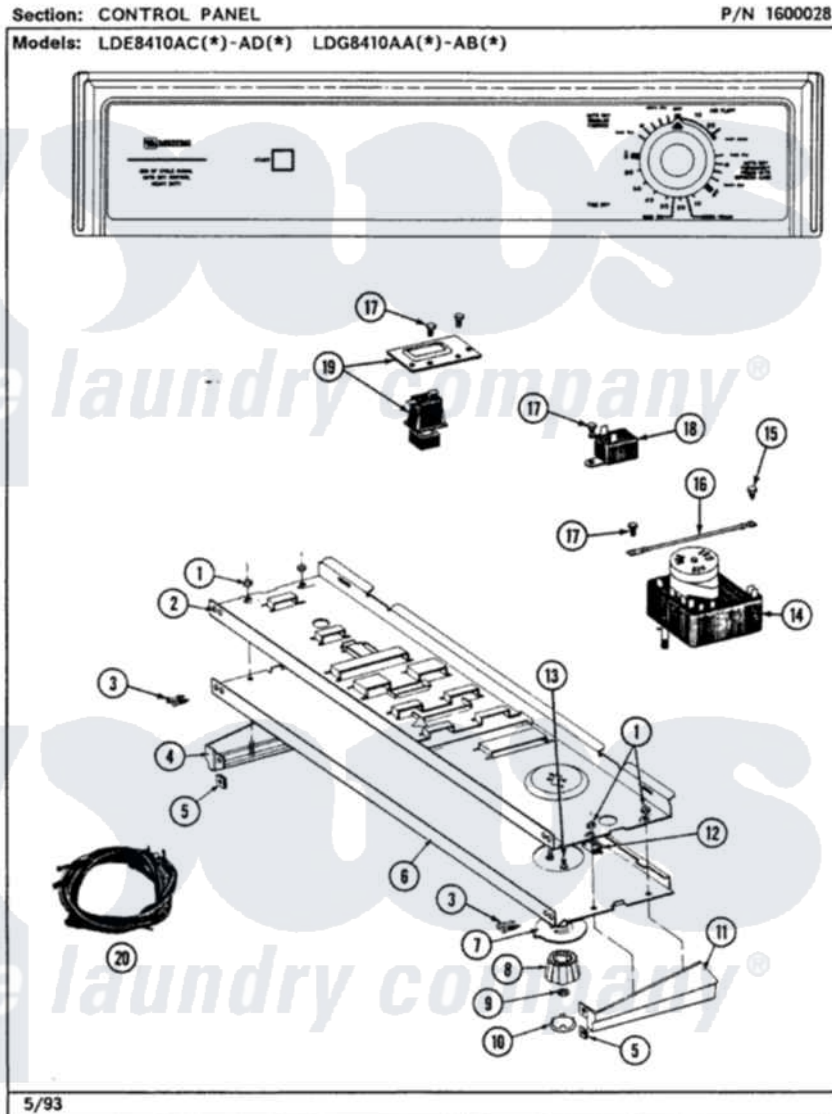

**Maytag LDE8410ADW 05 - CONTROL PANEL  
(LDE8410ACL,ACW,ADL,ADW)**

Maytag [Residential Maytag LDE8410ADW Dryer Parts](#) Parts Diagram 05 - CONTROL PANEL  
(LDE8410ACL,ACW,ADL,ADW)  
Click on the part number to view part

Item	Original Part Number	Replaced By	Status	Part Description
1	<a href="#">214872</a>			Palnut, End Cap Note: Nut, Lamp Holder
2	<a href="#">314184</a>			Back Up Plate
3	<a href="#">210932</a>			Screw, No.8 X 9/16 Ctsk Note: Screw, Inlet Duct
4	207215		Not Available	END CAP LH
5	<a href="#">214894</a>			Fastener, End Cap
6	307951		Not Available	CONTROL PANEL
7	<a href="#">315042</a>			Dial Skirt
8	<a href="#">315041</a>			Knob, Timer
9	<a href="#">312273</a>			Nut, Control Knob
10	215821		Not Available	CAP, KNOB
11	207216		Not Available	END CAP RH
12	<a href="#">214897</a>			Pad, Control Panel
13	315317	<a href="#">488234</a>		Screw 8-32 X 1/4

14	<a href="#">Y308254</a>		Timer
15	211294	<a href="#">90767</a>	Screw, 8A X 3/8 HeX Washer Head Tapping
16	<a href="#">204807</a>		Ground Wire, Supp. Plte To Top Cover
17	211168	<a href="#">W10139210</a>	Screw, 8-18 X 5/16
18	305205	<a href="#">694419</a>	Mini-Buzzer
19	308468	<a href="#">307305</a>	Switch Push To Start
20	308325	Not Available	WIRE HARNESS
21	315235	Not Available	MANUAL, USE & CARE