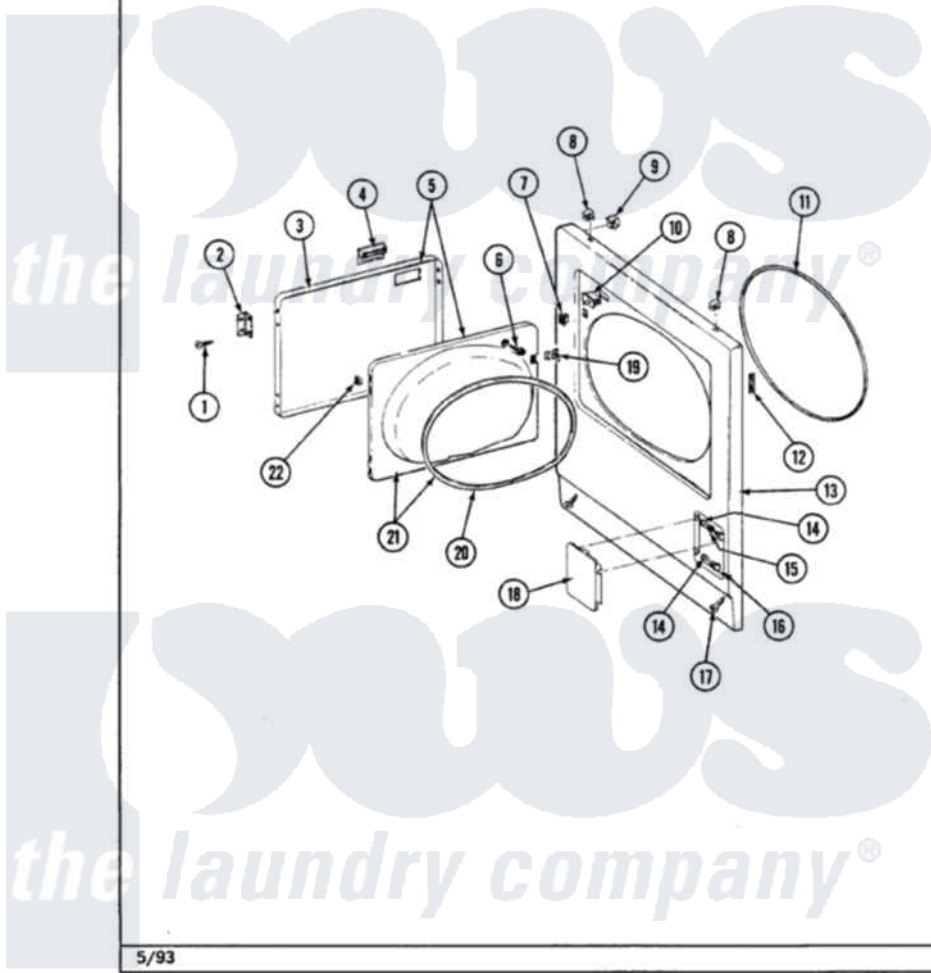

Maytag LDE8410ADW 07 - DOOR (LDE8410ACL,ACW,ADL,ADW)

Section: DOOR

P/N 1600028

Models: ALL MODELS

5/93

Maytag Residential Maytag LDE8410ADW Dryer Parts Parts Diagram 07 - DOOR (LDE8410ACL,ACW,ADL,ADW)
 Click on the part number to view part

Item	Original Part Number	Replaced By	Status	Part Description
1	Y314062			Screw, Door Hinge And Panel
2	307099	33001230		Hinge, Door
3	314966			Panel, Outer
4	314946			Handle White
5	Y307111		Not Available	DOOR ASSY. COMPLETE (WHT)
6	312960	489355		Screw, 8 X 1/2
7	306436			Door Latch Kit-W
8	212982	22001650		Fastener, Spring
9	Y310376			Clip, Door Switch Harness
10	Y305753	W10169313		Switch-Dor
11	314937			Seal, Front Panel
12	Y313907			Fastener, Twin
13	308000			Panel, Front
17	204439			Screw And Fstner Assembly
19	314936	33001305		Strike, Door
20	314935	33001192		Seal, Door

21	307098	Not Available	DOOR, INNER (W/SEAL)
22	315441	Not Available	LABEL, INSTRUCTION CANADA
"	Y313910		Clip, Door Liner To Outer Panel
"	314941	Not Available	LABEL, INSTRUCTION