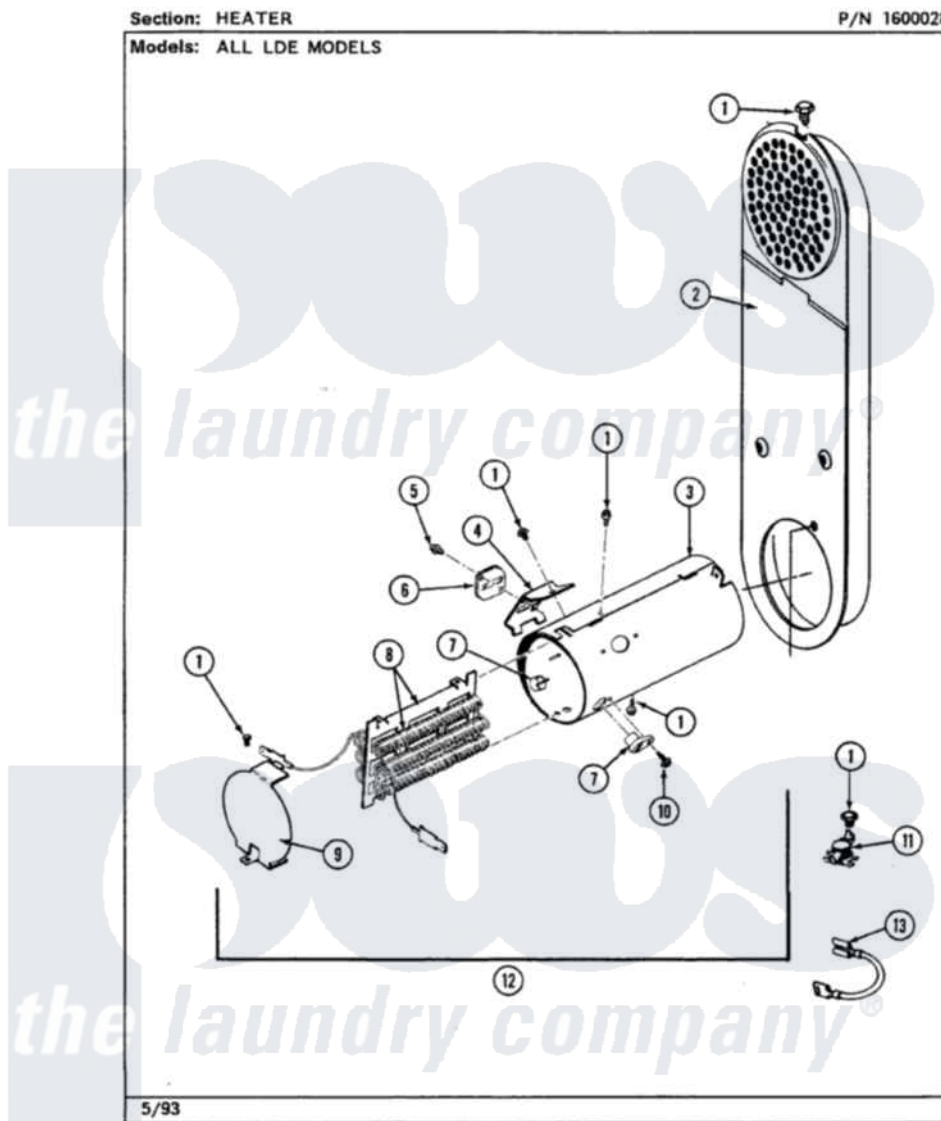

# Maytag LDE8410ADW 08 - HEATER (LDE8410ACW,ACL,ADW,ADL)

Maytag [Residential Maytag LDE8410ADW Dryer Parts](#) Parts Diagram 08 - HEATER (LDE8410ACW,ACL,ADW,ADL)  
Click on the part number to view part

Item	Original Part Number	Replaced By	Status	Part Description
1	211294	<a href="#">90767</a>		Screw, 8A X 3/8 HeX Washer Head Tapping
2	308503		Not Available	INLET DUCT ASSEMBLY
"	307120		Not Available	INLET DUCT ASSY.
3	<a href="#">314995</a>			Enclosure, Heater
4	<a href="#">315346</a>			Bracket, Thermal Fuse
5	314848	<a href="#">W10116760</a>		Screw
6	<a href="#">307473</a>			Fuse, Thermal
7	<a href="#">314998</a>			Insulator, Terminal
8	307184	<a href="#">Y308612</a>		Heater Sub-Assembly
9	<a href="#">314999</a>			Shield, Radiant
10	314554		Not Available	SCREW
11	<a href="#">308217</a>			Thermostat, Hi-Limit
"	<a href="#">303396</a>			Thermostat, Hi-Limit
12	<a href="#">307178</a>			Heater Assembly
13	<a href="#">Y307173</a>			Wire, Jumper