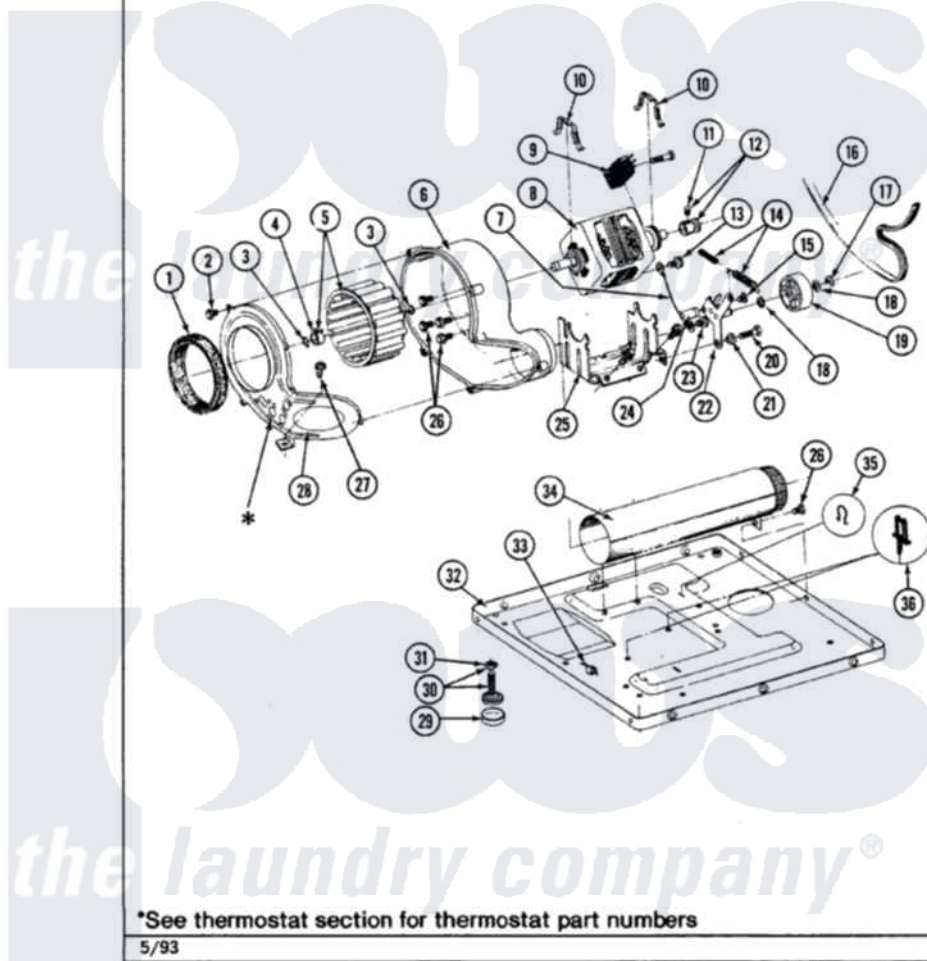

# Maytag LDE8410ADW 09 - MOTOR DRIVE (LDE8410ACL,ACW,ADL,ADW)

Section: MOTOR DRIVE

P/N 1600028

Models: ALL MODELS

Maytag [Residential Maytag LDE8410ADW Dryer Parts](#) Parts Diagram 09 - MOTOR DRIVE  
(LDE8410ACL,ACW,ADL,ADW)  
[Click on the part number to view part](#)

Item	Original Part Number	Replaced By	Status	Part Description
1	<a href="#">Y312901</a>			Seal, Housing Cover
2	Y312961	<a href="#">W10116751</a>		Screw
3	410233	<a href="#">9703438</a>		Ring-Retrn
4	<a href="#">312967</a>			Clamp, Blower Housing
5	<a href="#">Y303836</a>			Blower Wheel Assembly And Clamp
6	<a href="#">Y312893</a>			Housing, Blower
7	<a href="#">901220</a>			Ground Wire
8	Y303358	<a href="#">W10410999</a>		Motor-Drve
9	306207		Not Available	(PROD. No.303358-8 & No.303358-9)
"	Y303877		Not Available	SWITCH, MOTOR EXTERNAL START No.303358-2, No.303358-4, 303358-7
"	<a href="#">Y303879</a>			Switch, Motor External Start
10	<a href="#">Y015825</a>			Clip, Motor To Motor Support
11	<a href="#">Y053241</a>			Set Screw, Motor Pulley