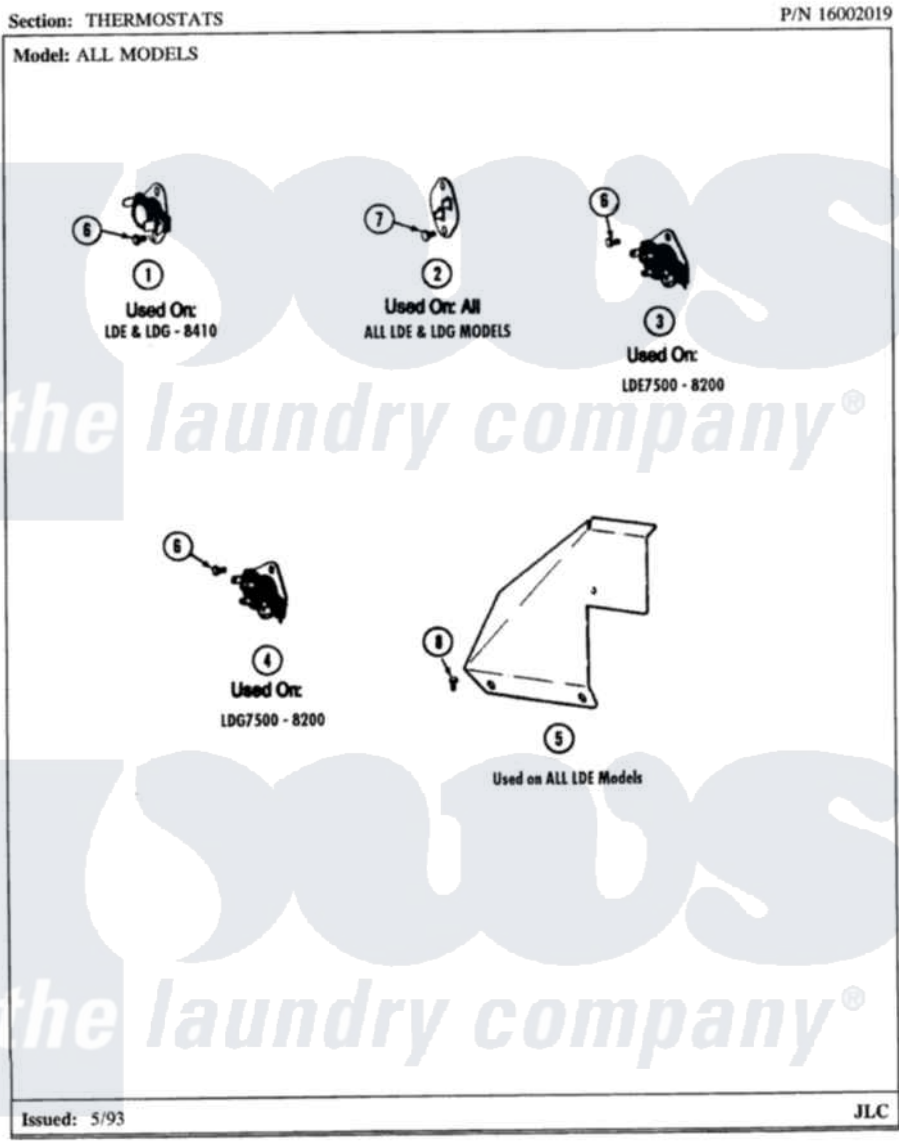

Maytag LDE8410ADW 10 - THERMOSTATS

Maytag [Residential Maytag LDE8410ADW Dryer Parts](#) Parts Diagram 10 - THERMOSTATS
 Click on the part number to view part

Item	Original Part Number	Replaced By	Status	Part Description
1	Y304475			Cycling Thermostat 140 Deg.
2	306604			Cut-Off, Thermal Part Not Used
6	211294	90767		Screw, 8A X 3/8 HeX Washer Head Tapping
7	314848	W10116760		Screw