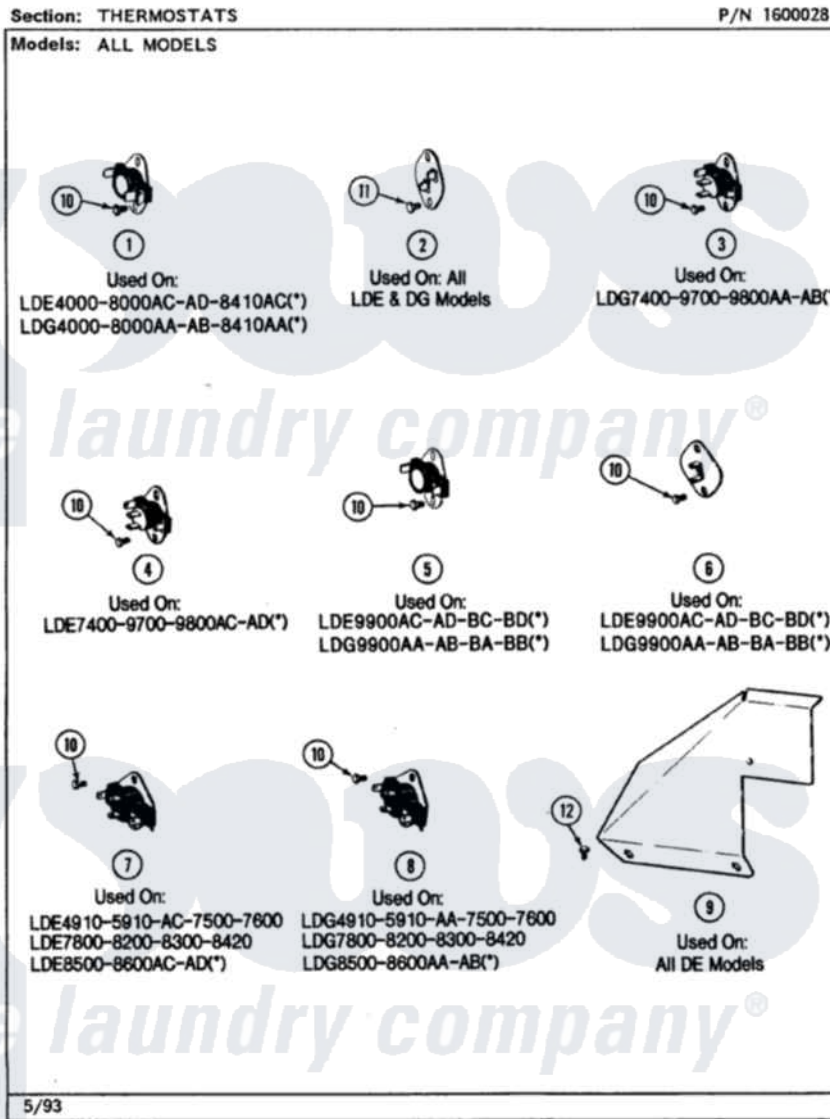

Maytag LDE8410ADW 11 - THERMOSTATS (LDE8410ACL,ACW,ADL,ADW)

Maytag [Residential Maytag LDE8410ADW Dryer Parts](#) Parts Diagram 11 - THERMOSTATS
(LDE8410ACL,ACW,ADL,ADW)
[Click on the part number to view part](#)

Item	Original Part Number	Replaced By	Status	Part Description
1	Y304475			Cycling Thermostat 140 Deg.
3	306910			Thermostat, Multi Temp Note: Thermostat
4	306911			Thermostat, Multi-Temp
5	307200			Thermostat, Limit
6	307208			Thermistor, Temp. Control
7	307249			Thermostat, Multi-Temp
9	315122		Not Available	COVER, THERMOSTAT PART NOT USED (MDE ONLY)
10	211294	90767		Screw, 8A X 3/8 HeX Washer Head Tapping
11	314848	W10116760		Screw
12	Y310632	1163839		Screw