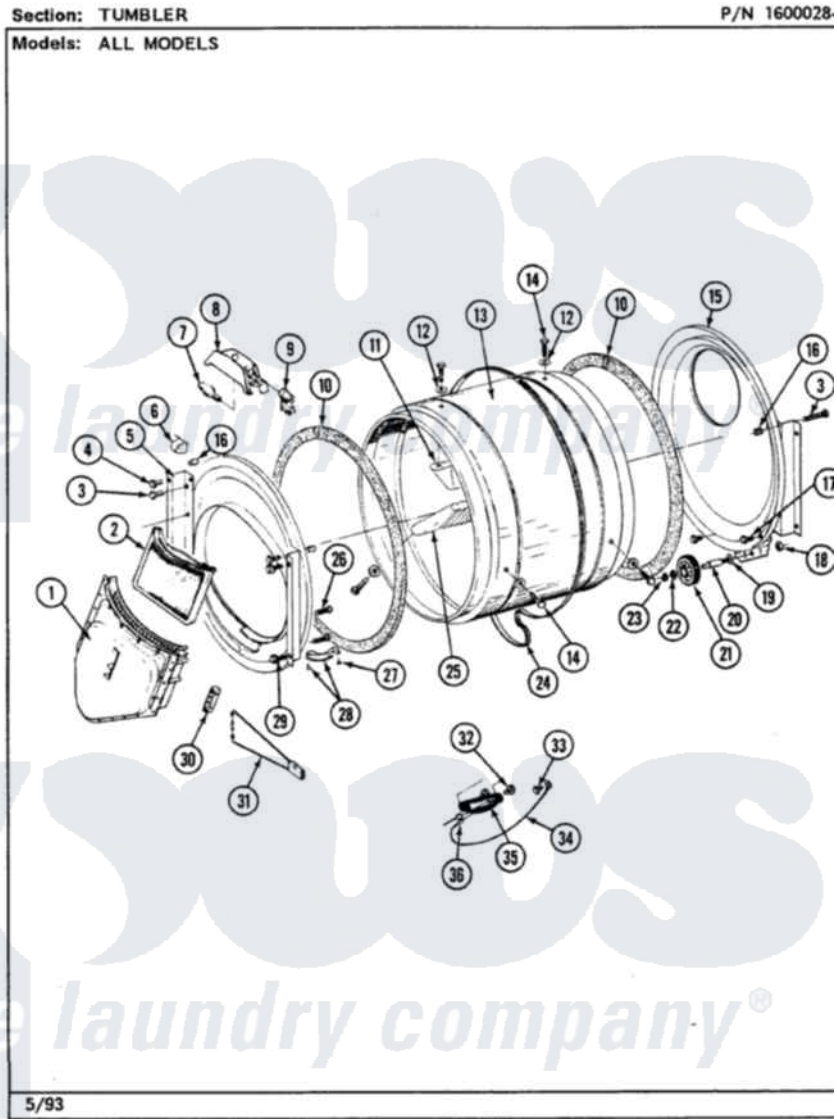

Maytag LDE8410ADW 12 - TUMBLER (LDE8410ACL,ACW,ADL,ADW)

Maytag Residential Maytag LDE8410ADW Dryer Parts Parts Diagram 12 - TUMBLER (LDE8410ACL,ACW,ADL,ADW)
 Click on the part number to view part

Item	Original Part Number	Replaced By	Status	Part Description
1	Y307112	33001016		Outlet Duct Assembly
2	Y307107	33002970		Lint Filte
3	313764		Not Available	SCREW
4	Y313561			Screw----NA
5	307109	33001179		Front, Tumbler
6	Y310376			Clip, Door Switch Harness
10	314820			Seal, Tumbler
11	314803	33001012		Baffle
12	314158			Washer, Baffle To Tumbler
13	306663		Not Available	TUMBLER W/BAFFLES
"	314802		Not Available	TUMBLER W/OUT BAFFLES
14	Y310759			Screw, Tumbler Baffles
15	Y308544	33001178		Back, Tumbler
"	Y307114	33001178		Back, Tumbler
16	313915	31-3915		Tech Sheet
17	211294	90767		Screw, 8A X 3/8 HeX Washer Head Tapping

18	312538	33001443	Nut, Hex
19	Y313347	312535	Washer, Vault Mounting Brk.
20	Y312948	6-3129480	Shaft- Tumbler
21	Y303373	12001541	Drum Roller/Washer Assembly--W
22	312535		Washer, Vault Mounting Brk.
23	410233	9703438	Ring-Retrn
24	Y312959		Poly "V" Belt For Tumbler
25	314804	33001004	Baffle, Tall
26	Y314110	33002917	Screw, No.10-16
27	210720		Rivet, Bearing To Tumbler Frnt
28	306508		Tumbler Bearing Kit ---W
29	Y310632	1163839	Screw