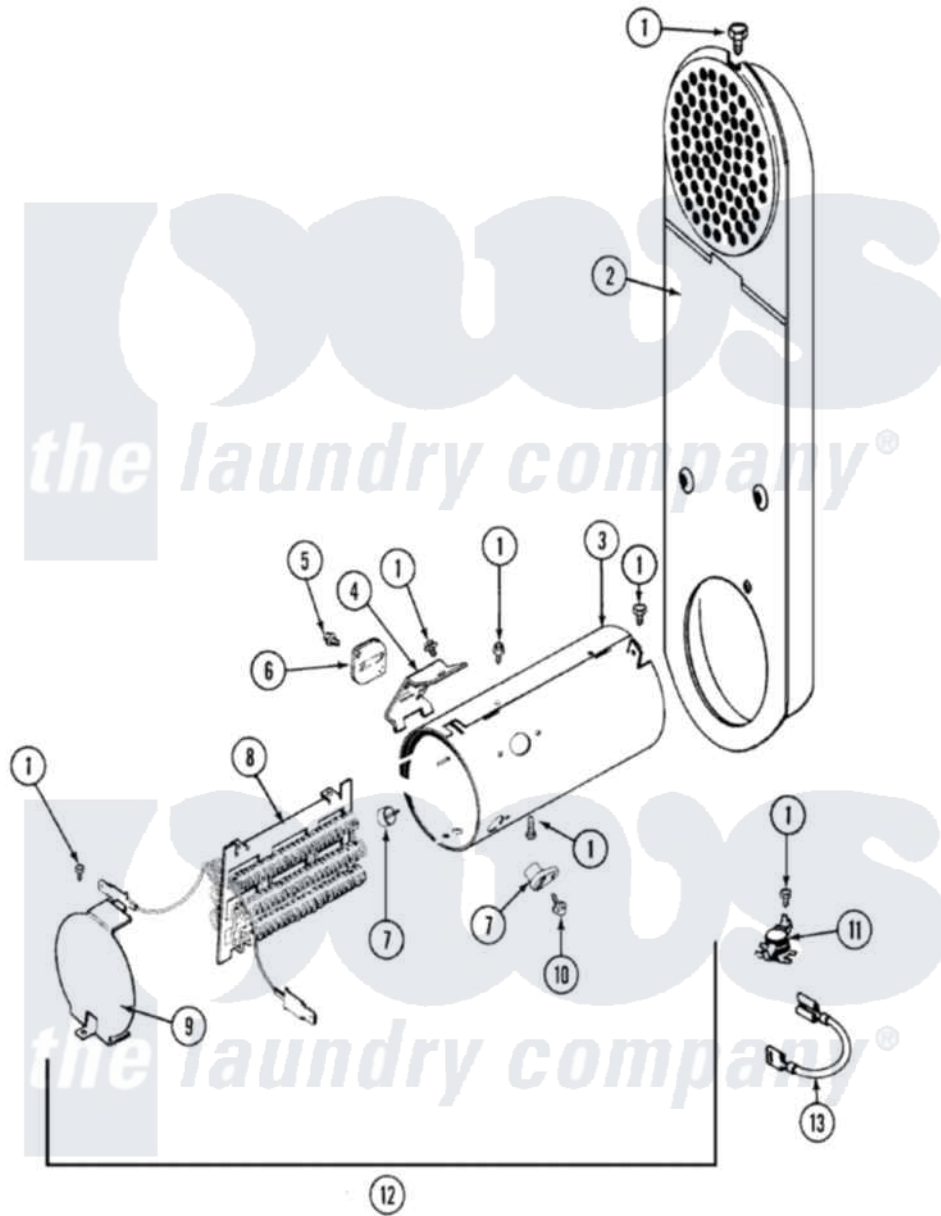

# Maytag LDE8414ACE 05 - HEATER

Maytag Residential Maytag LDE8414ACE Dryer Parts Parts Diagram 05 - HEATER  
 Click on the part number to view part

Item	Original Part Number	Replaced By	Status	Part Description
1	211294	<a href="#">90767</a>		Screw, 8A X 3/8 HeX Washer Head Tapping
2	308503		Not Available	INLET DUCT ASSEMBLY
3	<a href="#">314995</a>			Enclosure, Heater
4	<a href="#">315346</a>			Bracket, Thermal Fuse
5	314848	<a href="#">W10116760</a>		Screw
6	<a href="#">307473</a>			Fuse, Thermal
7	<a href="#">314998</a>			Insulator, Terminal
8	<a href="#">Y308612</a>			Heater Sub-Assembly
9	<a href="#">314999</a>			Shield, Radiant
10	314554		Not Available	SCREW
11	<a href="#">303396</a>			Thermostat, Hi-Limit
12	<a href="#">307178</a>			Heater Assembly
13	Y308613	<a href="#">W10116747</a>		Heater
"	Y308590	<a href="#">W10116795</a>		Heater