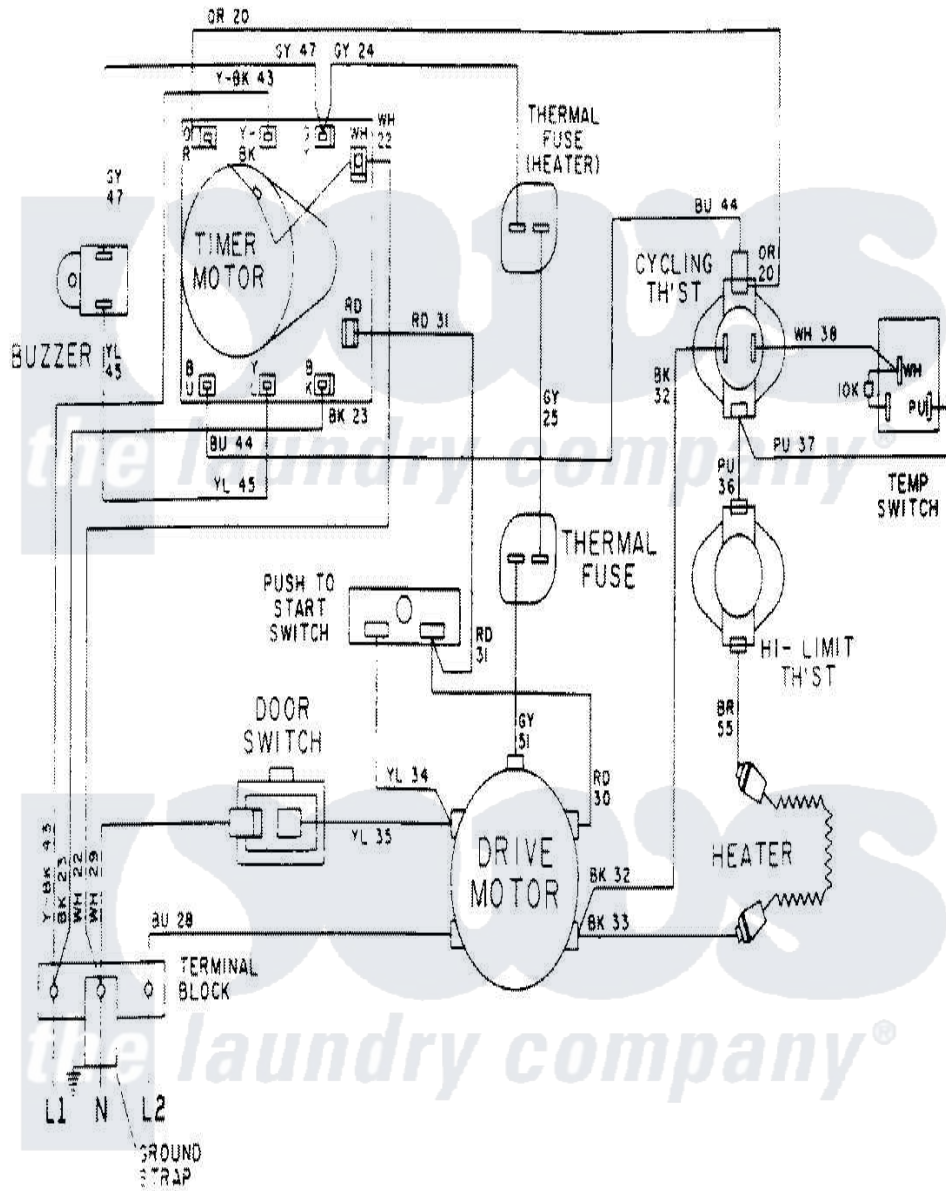

Maytag LDE8414ACL 08 - WIRING INFORMATION-LDE8414ACx

Maytag [Residential Maytag LDE8414ACL Dryer Parts](#) Parts Diagram 08 - WIRING INFORMATION-LDE8414ACx
 Click on the part number to view part

Item	Original Part Number	Replaced By	Status	Part Description
NI	15001598		Not Available	WIRING INFORMATION
"	15001043		Not Available	WIRING INFORMATION