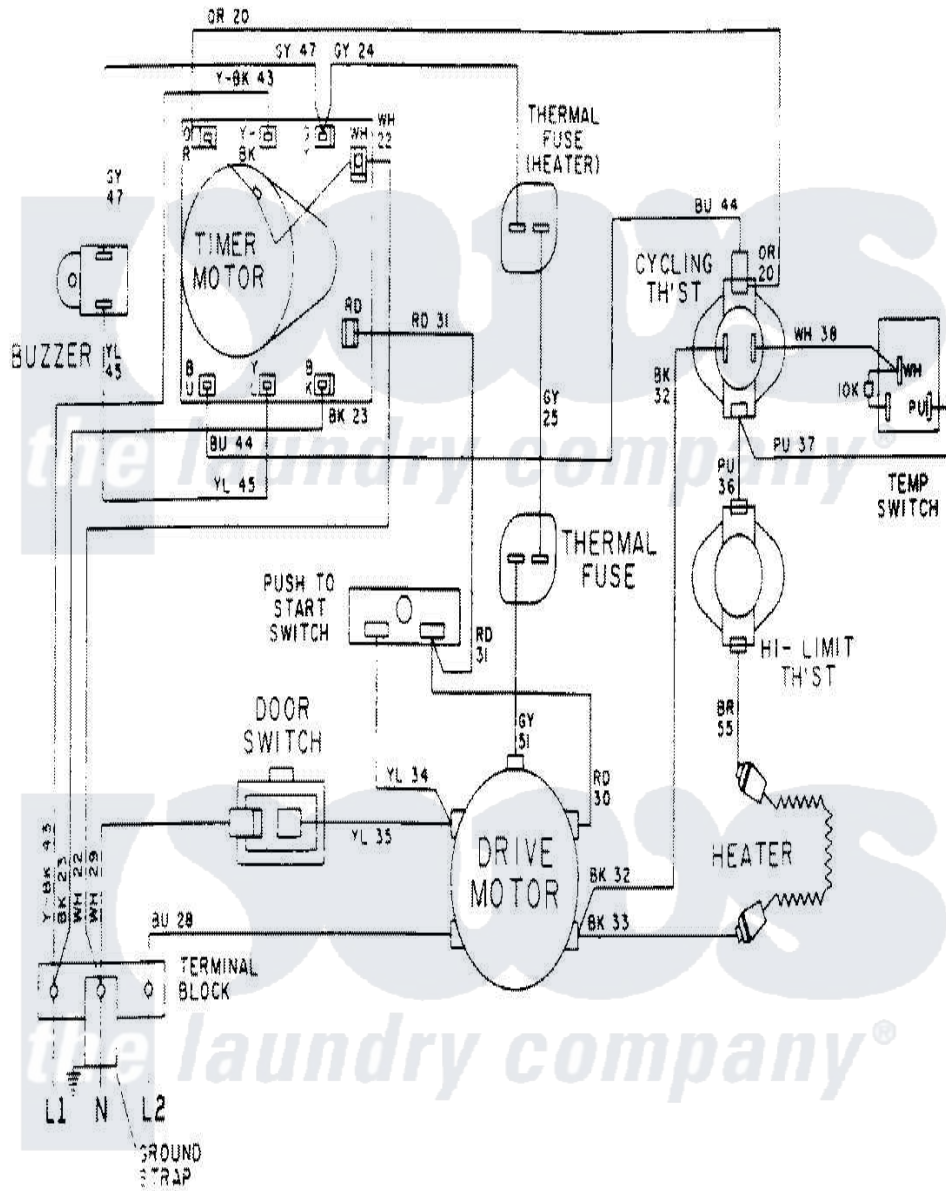

Maytag LDE8414ACM 10 - WIRING INFORMATION-LDE8414ACx

Maytag Residential Maytag LDE8414ACM Dryer Parts Parts Diagram 10 - WIRING INFORMATION-LDE8414ACx
 Click on the part number to view part

Item	Original Part Number	Replaced By	Status	Part Description
NI	15001598		Not Available	WIRING INFORMATION
"	15001043		Not Available	WIRING INFORMATION