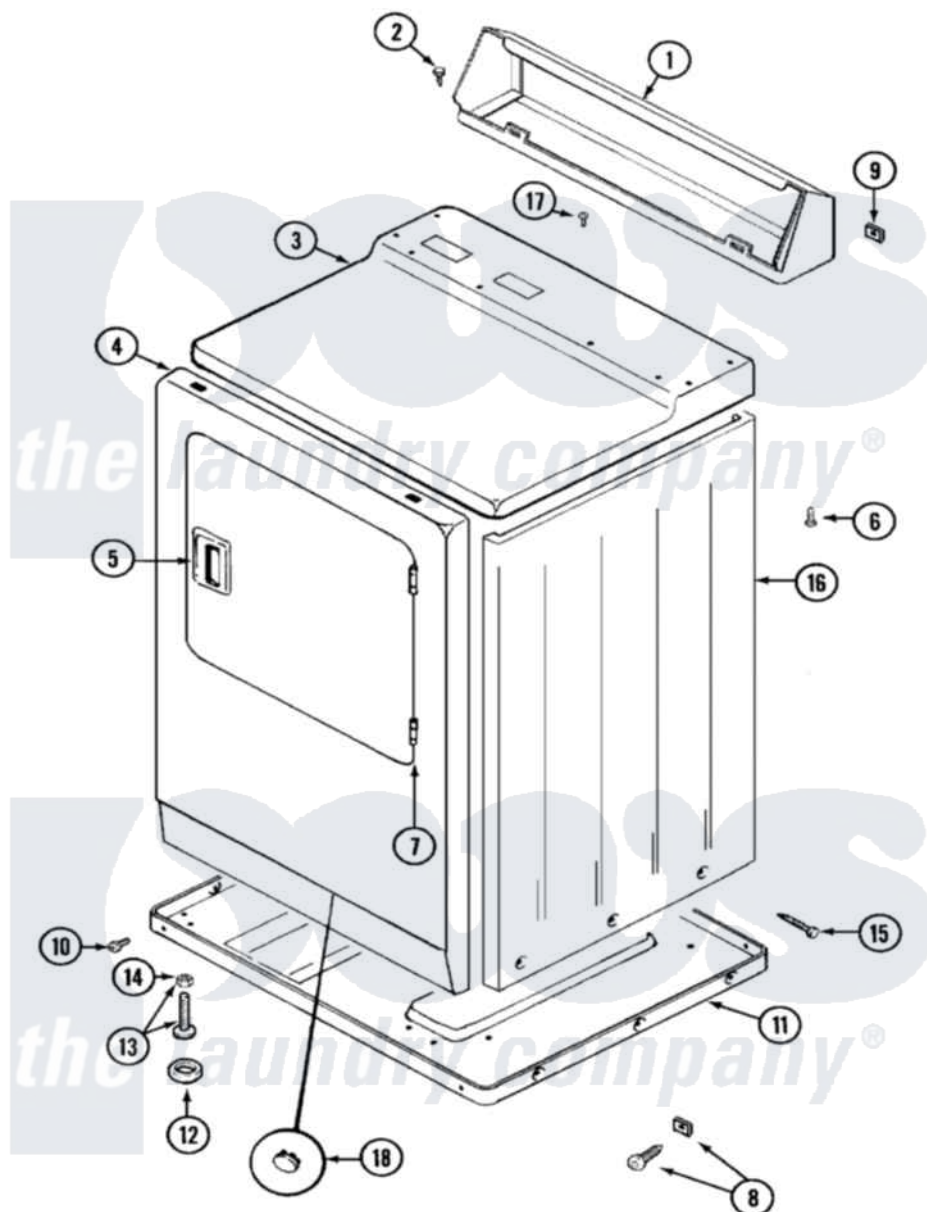

# Maytag LDE8414ADE 01 - CABINET-FRONT

Maytag Residential Maytag LDE8414ADE Dryer Parts Parts Diagram 01 - CABINET-FRONT  
 Click on the part number to view part

Item	Original Part Number	Replaced By	Status	Part Description
1	<a href="#">Y305193</a>			Console
2	216423	<a href="#">3370225</a>		Screw
3	<a href="#">33001165</a>			Top Cover Assembly
4	<a href="#">33001242</a>			Panel, Front
5	<a href="#">33001241</a>			Handle, Door
6	<a href="#">214354</a>			Screw, Top Cover To Cabnt.
7	<a href="#">33001230</a>			Hinge, Door
8	<a href="#">204439</a>			Screw And Fstner Assembly
9	<a href="#">215075</a>			Fastener, Control Panel To Console
10	<a href="#">Y313561</a>			Screw---NA
"	Y310632	<a href="#">1163839</a>		Screw
11	Y303361		Not Available	BASE ASSY. (UPPER & LOWER)
12	<a href="#">Y314137</a>			Foot, Rubber
13	<a href="#">Y305086</a>			Adjustable Leg And Nut
14	Y052740	<a href="#">62739</a>		Nut, Lock

15	<a href="#">213007</a>		Xfor Cabinet See Cabinet, Back
16	33001159	<a href="#">33001327</a>	Cabinet
17	210186	<a href="#">3370225</a>	Screw
18	33001132	<a href="#">33002342</a>	Plug, Sifht Hole