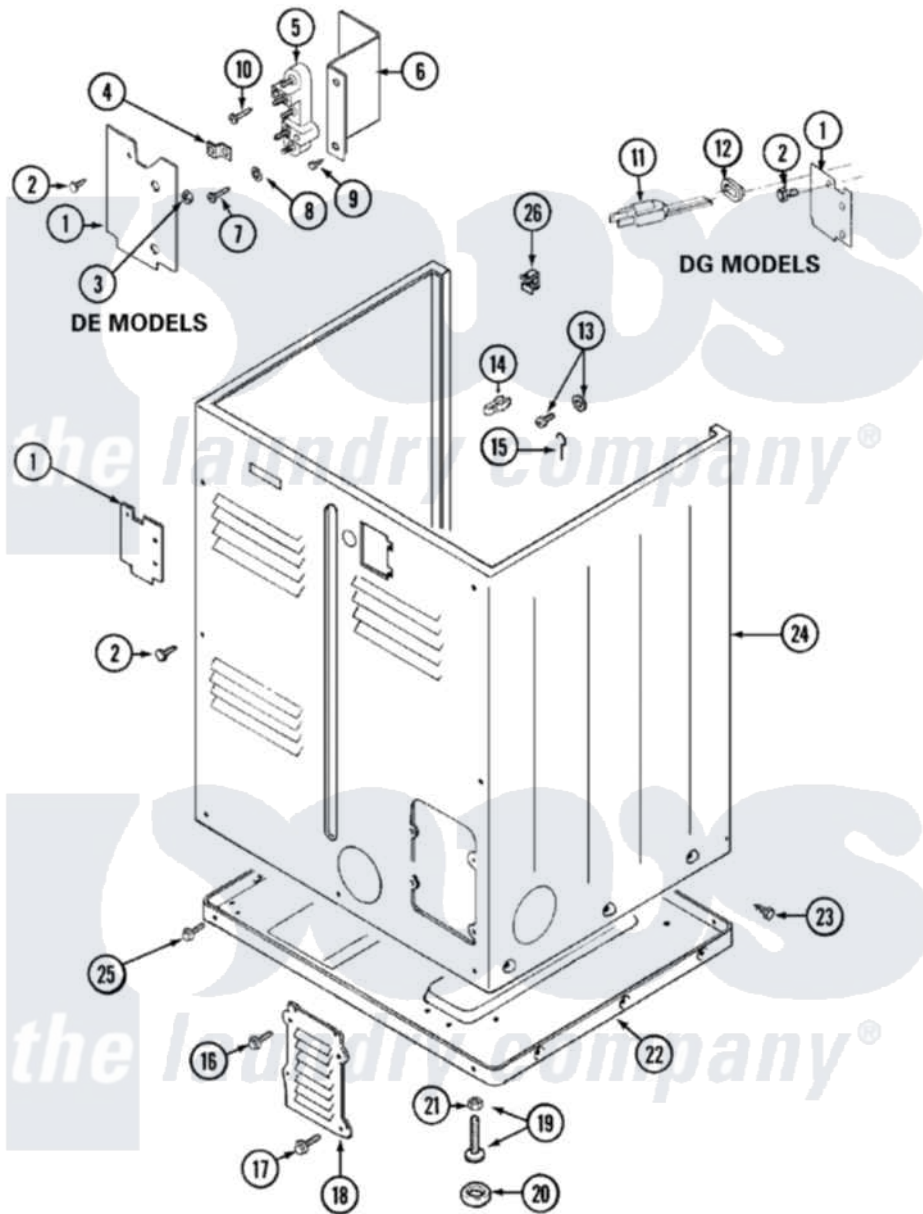

# Maytag LDE8414ADE 02 - CABINET-REAR

Maytag [Residential Maytag LDE8414ADE Dryer Parts](#) Parts Diagram 02 - CABINET-REAR  
 Click on the part number to view part

Item	Original Part Number	Replaced By	Status	Part Description
1	Y312905		Not Available	COVER, TERMINAL
2	<a href="#">Y313561</a>			Screw----NA
3	311484	<a href="#">112432</a>		Nut
5	<a href="#">400008</a>			Block, Terminal
6	<a href="#">Y312904</a>			Bracket, Terminal Block
7	Y312209	<a href="#">W10001200</a>		Screw
11	305168	<a href="#">33002916</a>		Power Cord, Canadian 240V
"	<a href="#">33001425</a>			Locknut, Eared For Canadian
14	<a href="#">301548</a>			Clamp, Ground Wire
15	<a href="#">204807</a>			Ground Wire, Supp. Plite To Top Cover
16	<a href="#">Y313559</a>			Screw
17	211294	<a href="#">90767</a>		Screw, 8A X 3/8 HeX Washer Head Tapping
18	Y312951		Not Available	ACCESS COVER, BACK
19	<a href="#">Y305086</a>			Adjustable Leg And Nut
20	<a href="#">Y314137</a>			Foot, Rubber

21	Y052740	<a href="#">62739</a>	Nut, Lock
22	Y303361		Not Available
23	<a href="#">213007</a>		BASE ASSY. (UPPER & LOWER)
24	33001159	<a href="#">33001327</a>	Xfor Cabinet See Cabinet, Back
25	<a href="#">Y313561</a>		Cabinet
"	Y310632	<a href="#">1163839</a>	Screw----NA
			Screw